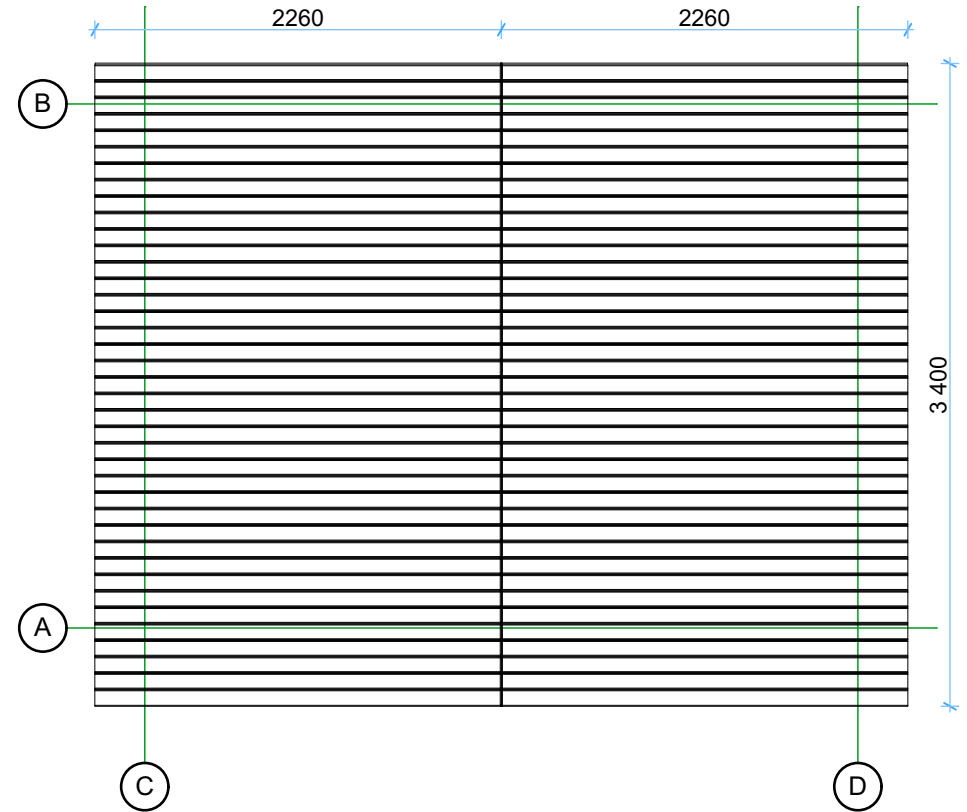

28 Emma (Sicilia4x3)

posizione pareti

Thickness:	Project name:	Project ID:	Year:	Page:
28	Sicilia	4x3	2022	2

Travetti sottopavimento

1:40

Pavimento 19mm

1:40

Thickness:	Project name:	Project ID:	Year:	Page:
28	Sicilia	4x3	2022	3

Planimetria

1:40

Tetto 19mm

1:40

Thickness:	Project name:	Project ID:	Year:	Page:
28	Sicilia	4x3	2022	4

Parete A

1:50

Parete C

1:50

Parete B

1:50

Parete D

1:50

Thickness:	Project name:	Project ID:	Year:	Page:
28	Sicilia	4x3	2022	5

Windows and doors list							
Barcode	Type-quality	Wall Thickness	W x H Size	Orientation	Glazing	Quantity	3D Axonometry
185240-4	Porta con vetro da 4mm -	28	2 400×1 850	R	100%, double glazed	1	
S92130	Finestra con vetro da 4mm-	28	1 300×920		Single glazed	1	

Thickness:	Project name:	Project ID:	Year:	Page:
28	Sicilia	4x3	2022	6