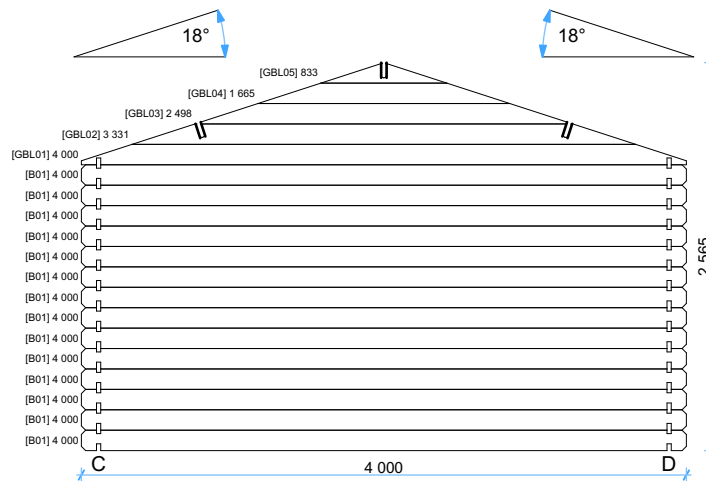

Planimetria

1:40

Tetto 19mm

1:40

Thickness:	Project name:	Project ID:	Year:	Page:
28	Sicilia	4x3	2022	4

Parete A

1:50

Parete C

1:50

Parete B

1:50

Parete D

1:50

Thickness:	Project name:	Project ID:	Year:	Page:
28	Sicilia	4x3	2022	5

Windows and doors list							
Barcode	Type-quality	Wall Thickness	W x H Size	Orientation	Glazing	Quantity	3D Axonometry
185240-4	Porta con vetro da 4mm -	28	2 400×1 850	R	100%, double glazed	1	
S92130	Finestra con vetro da 4mm-	28	1 300×920		Single glazed	1	