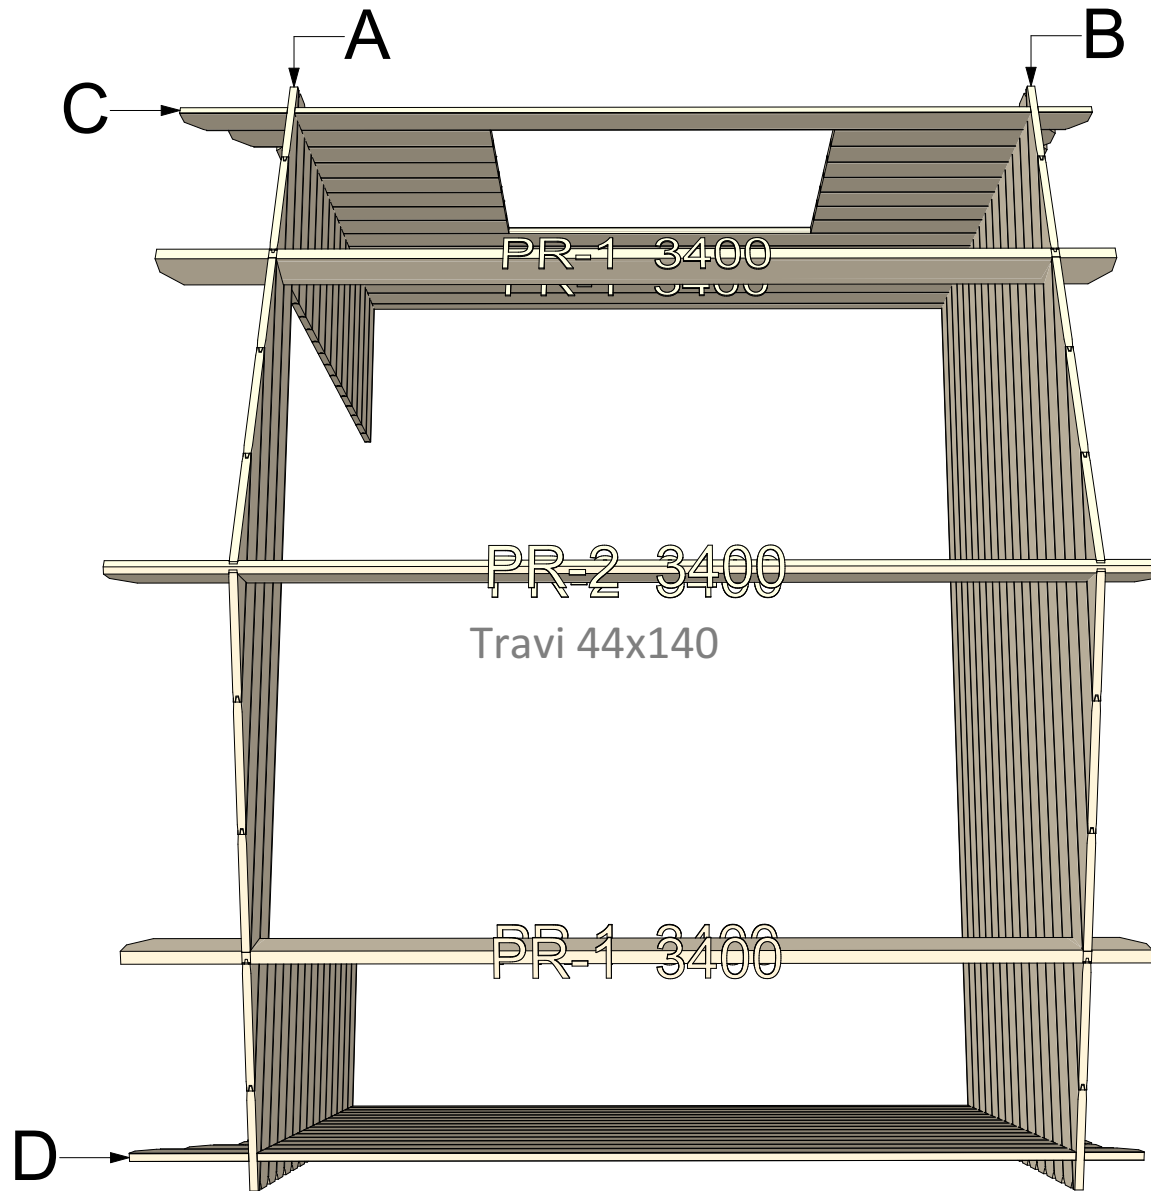

28 Emma (Sicilia4x3)

posizione pareti

Thickness:	Project name:	Project ID:	Year:	Page:
28	Sicilia	4x3	2022	2

Travetti sottopavimento

1:40

Pavimento 19mm

1:40

Thickness:	Project name:	Project ID:	Year:	Page:
28	Sicilia	4x3	2022	3

Planimetria

1:40

Tetto 19mm

1:40

Thickness:	Project name:	Project ID:	Year:	Page:
28	Sicilia	4x3	2022	4

Parete A

1:50

Parete C

1:50

Parete B

1:50

Parete D

1:50

Thickness:	Project name:	Project ID:	Year:	Page:
28	Sicilia	4x3	2022	5

Windows and doors list							
Barcode	Type-quality	Wall Thickness	W x H Size	Orientation	Glazing	Quantity	3D Axonometry
185240-4	Porta con vetro da 4mm -	28	2 400×1 850	R	100%, double glazed	1	
S92130	Finestra con vetro da 4mm-	28	1 300×920		Single glazed	1	

Thickness:	Project name:	Project ID:	Year:	Page:
28	Sicilia	4x3	2022	6