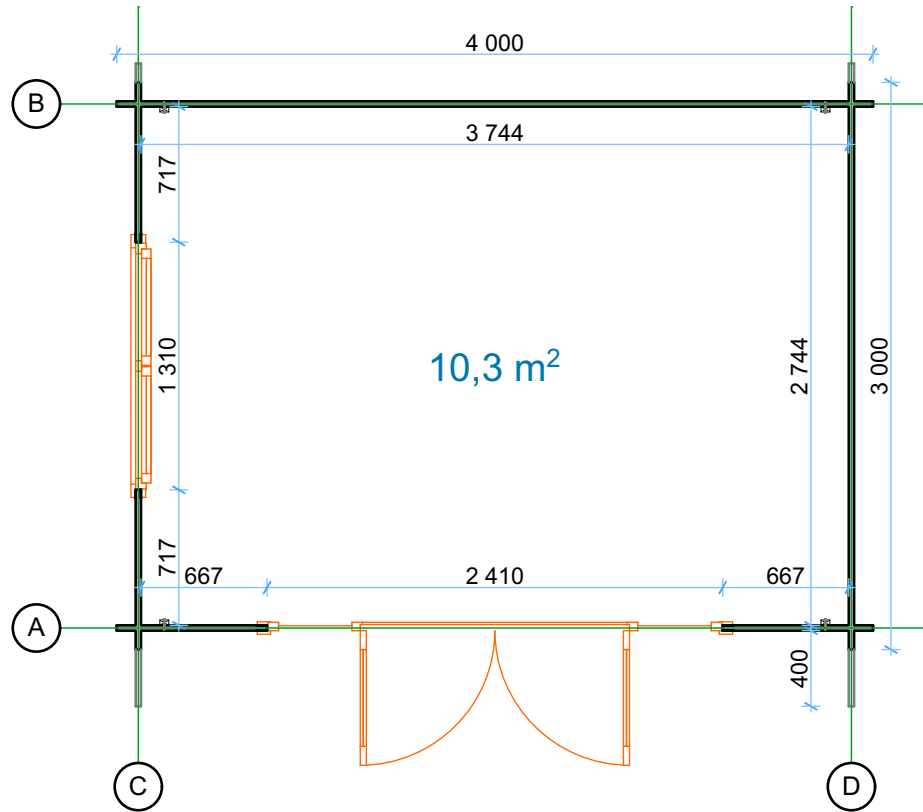

28 Emma (Sicilia4x3)

posizione pareti

Thickness:	Project name:	Project ID:	Year:	Page:
28	Sicilia	4x3	2022	2

Travetti sottopavimento

1:40

Pavimento 19mm

1:40

Thickness:	Project name:	Project ID:	Year:	Page:
28	Sicilia	4x3	2022	3

Planimetria

1:40

Tetto 19mm

1:40

Thickness:	Project name:	Project ID:	Year:	Page:
28	Sicilia	4x3	2022	4

Parete A

1:50

Parete C

1:50

Parete B

1:50

Parete D

1:50

Thickness:	Project name:	Project ID:	Year:	Page:
28	Sicilia	4x3	2022	5

Windows and doors list							
Barcode	Type-quality	Wall Thickness	W x H Size	Orientation	Glazing	Quantity	3D Axonometry
185240-4	Porta con vetro da 4mm -	28	2 400×1 850	R	100%, double glazed	1	
S92130	Finestra con vetro da 4mm-	28	1 300×920		Single glazed	1	

Thickness:	Project name:	Project ID:	Year:	Page:
28	Sicilia	4x3	2022	6