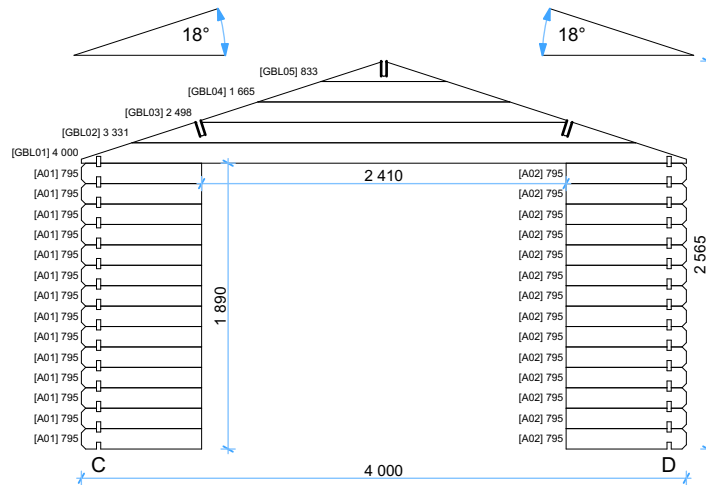

Planimetria

1:40

Tetto 19mm

1:40

Thickness:	Project name:	Project ID:	Year:	Page:
28	Sicilia	4x3	2022	4

Parete A

1:50

Parete C

1:50

Parete B

1:50

Parete D

1:50

Thickness:	Project name:	Project ID:	Year:	Page:
28	Sicilia	4x3	2022	5

Windows and doors list							
Barcode	Type-quality	Wall Thickness	W x H Size	Orientation	Glazing	Quantity	3D Axonometry
185240-4	Porta con vetro da 4mm -	28	2 400×1 850	R	100%, double glazed	1	
S92130	Finestra con vetro da 4mm-	28	1 300×920		Single glazed	1	