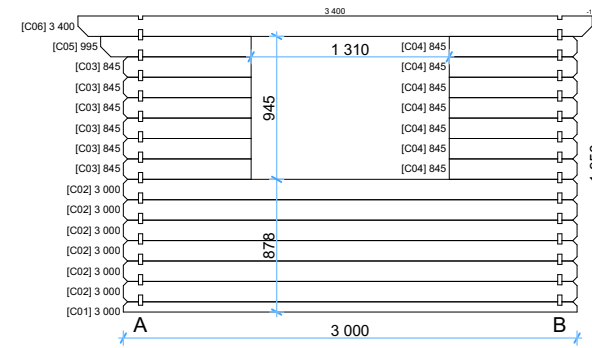

Planimetria

1:40

Tetto 19mm

1:40

Thickness:	Project name:	Project ID:	Year:	Page:
28	Sicilia	4x3	2022	4

Parete A

1:50

Parete C

1:50

Parete B

1:50

Parete D

1:50

Thickness:	Project name:	Project ID:	Year:	Page:
28	Sicilia	4x3	2022	5

Windows and doors list							
Barcode	Type-quality	Wall Thickness	W x H Size	Orientation	Glazing	Quantity	3D Axonometry
185240-4	Porta con vetro da 4mm -	28	2 400×1 850	R	100%, double glazed	1	
S92130	Finestra con vetro da 4mm-	28	1 300×920		Single glazed	1	