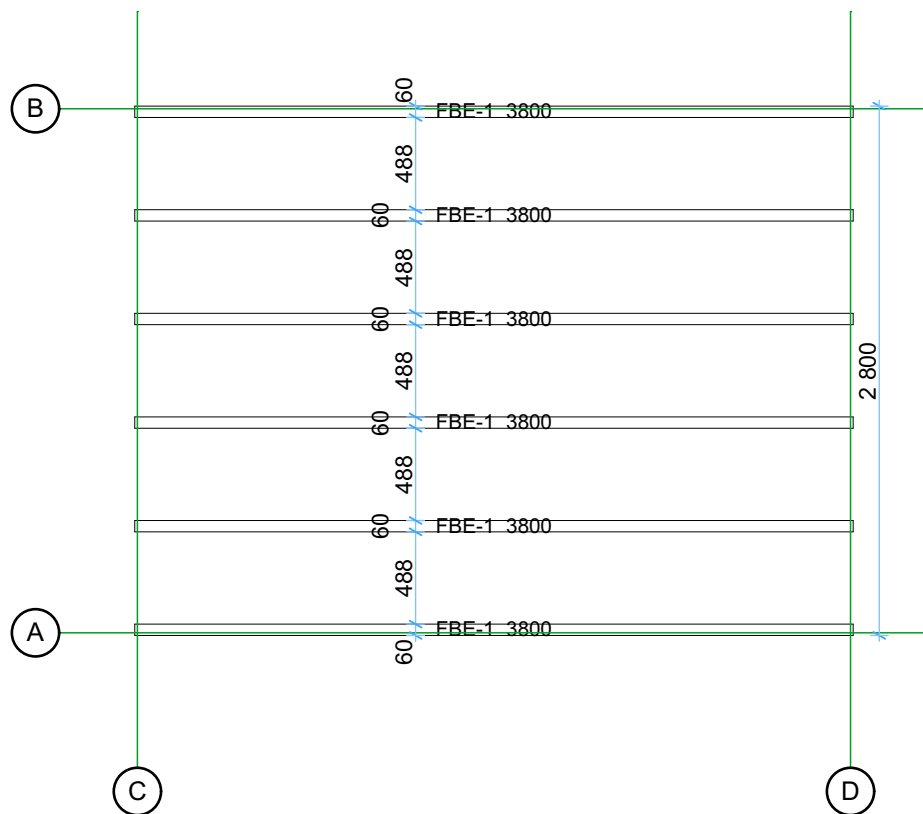

28 Emma (Sicilia4x3)

posizione pareti

Thickness:	Project name:	Project ID:	Year:	Page:
28	Sicilia	4x3	2022	2

Travetti sottopavimento

1:40

Pavimento 19mm

1:40

Thickness:	Project name:	Project ID:	Year:	Page:
28	Sicilia	4x3	2022	3

Planimetria

1:40

Tetto 19mm

1:40

Thickness:	Project name:	Project ID:	Year:	Page:
28	Sicilia	4x3	2022	4

Parete A

1:50

Parete C

1:50

Parete B

1:50

Parete D

1:50

Thickness:	Project name:	Project ID:	Year:	Page:
28	Sicilia	4x3	2022	5

Windows and doors list							
Barcode	Type-quality	Wall Thickness	W x H Size	Orientation	Glazing	Quantity	3D Axonometry
185240-4	Porta con vetro da 4mm -	28	2 400×1 850	R	100%, double glazed	1	
S92130	Finestra con vetro da 4mm-	28	1 300×920		Single glazed	1	

Thickness:	Project name:	Project ID:	Year:	Page:
28	Sicilia	4x3	2022	6