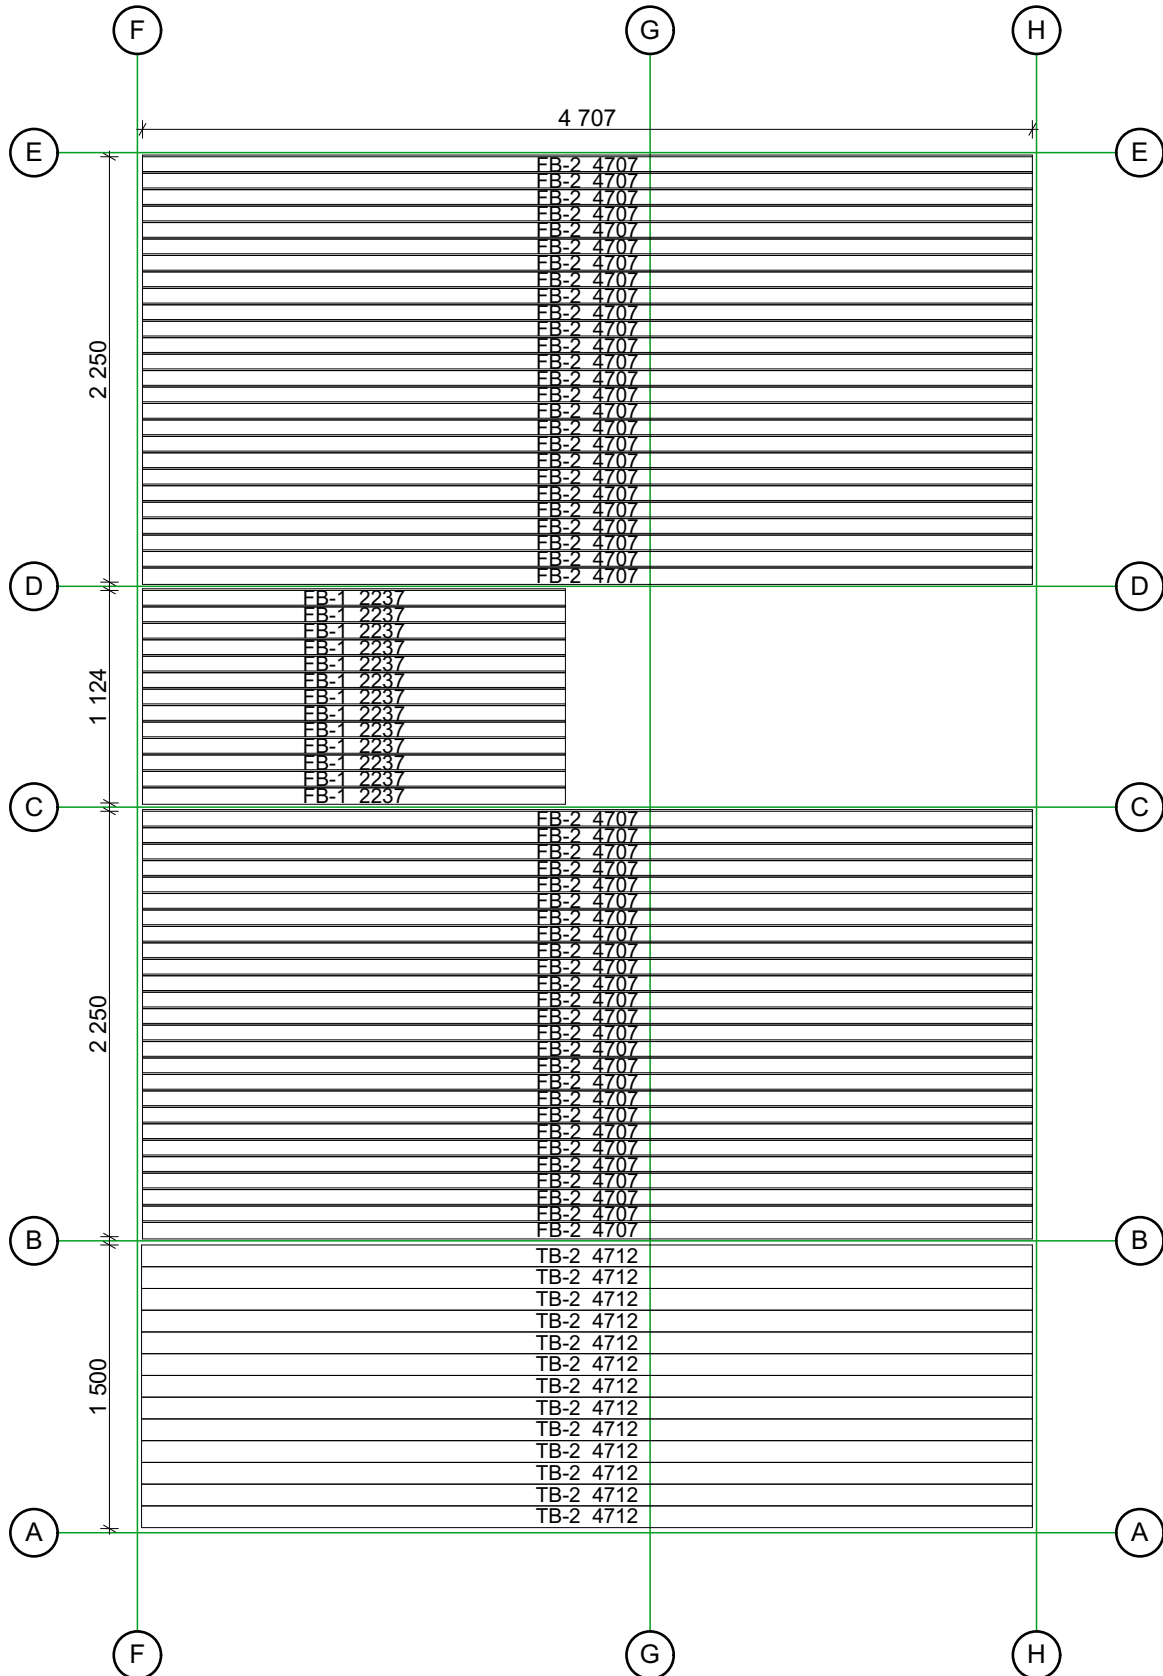

Pavimento 1 pino

1:40

Thickness:	Project name:	Project ID:	Year:	Page:
44		S23966	2022	5