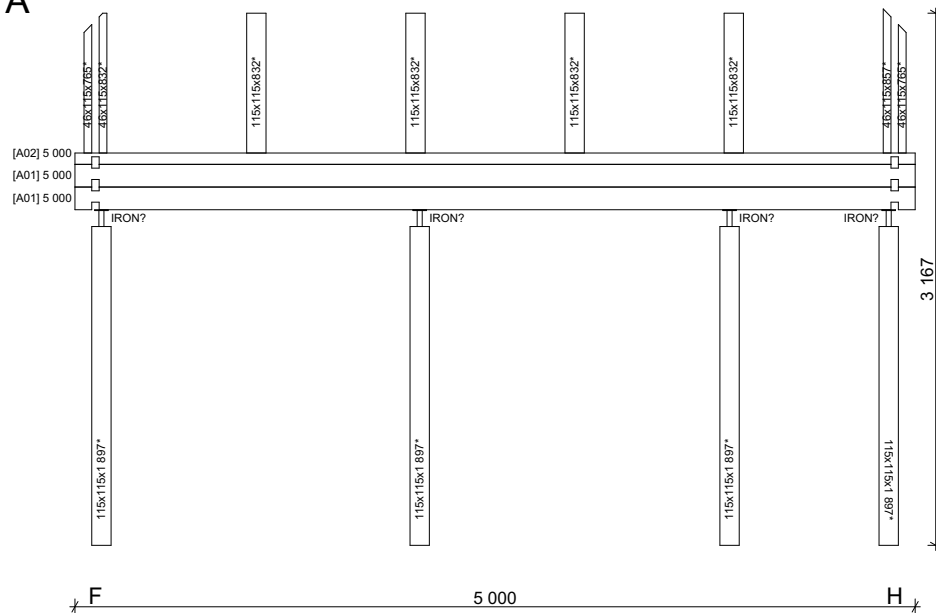

Thickness:	Project name:	Project ID:	Year:	Page:
44		S23966	2022	7

posizione travi del tetto

Thickness:	Project name:	Project ID:	Year:	Page:
44		S23966	2022	8

Parete

1:45

GardenDeco®  
cassette in legno

A

Parete