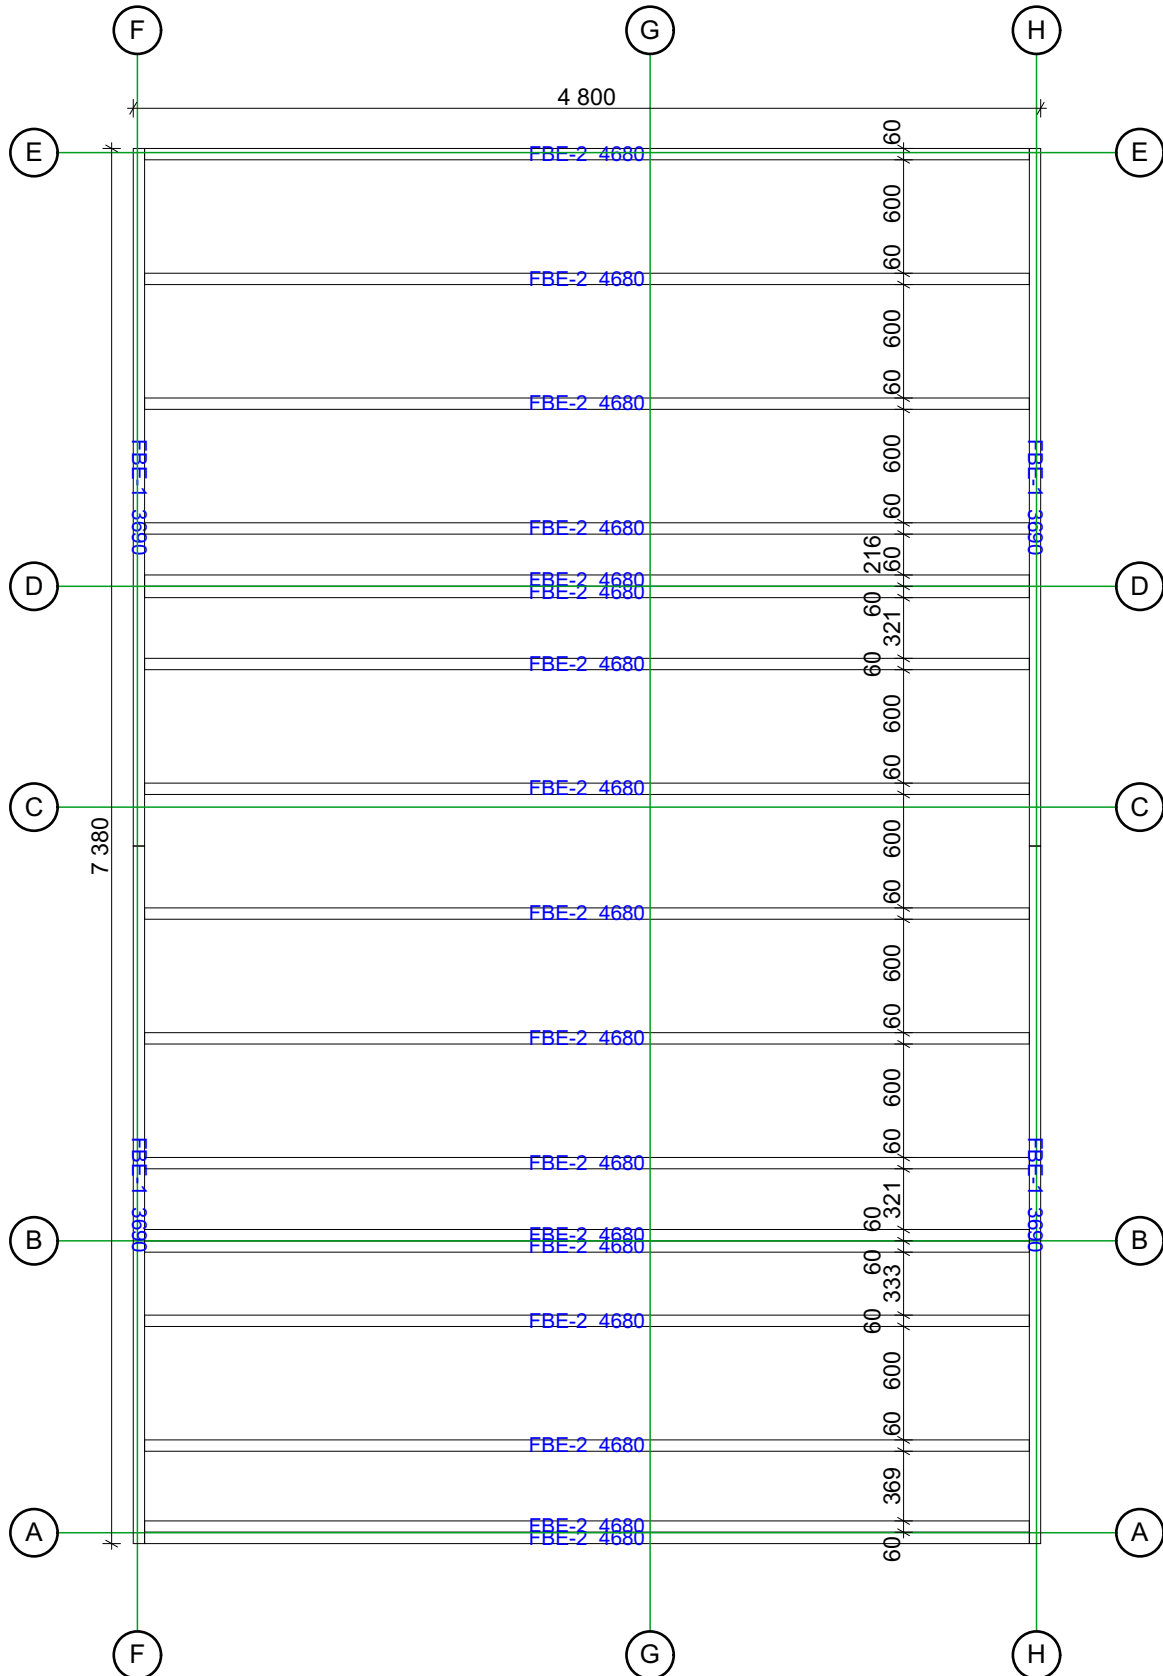

Thickness:	Project name:	Project ID:	Year:	Page:
44	Como 5x7,58	S23966	2022	1

# Travetti sottopavimento

1:40

Thickness:	Project name:	Project ID:	Year:	Page:
44		S23966	2022	2

Pianta

1:40

Thickness:	Project name:	Project ID:	Year:	Page:
44		S23966	2022	3

Pavineto pino terra

1:40