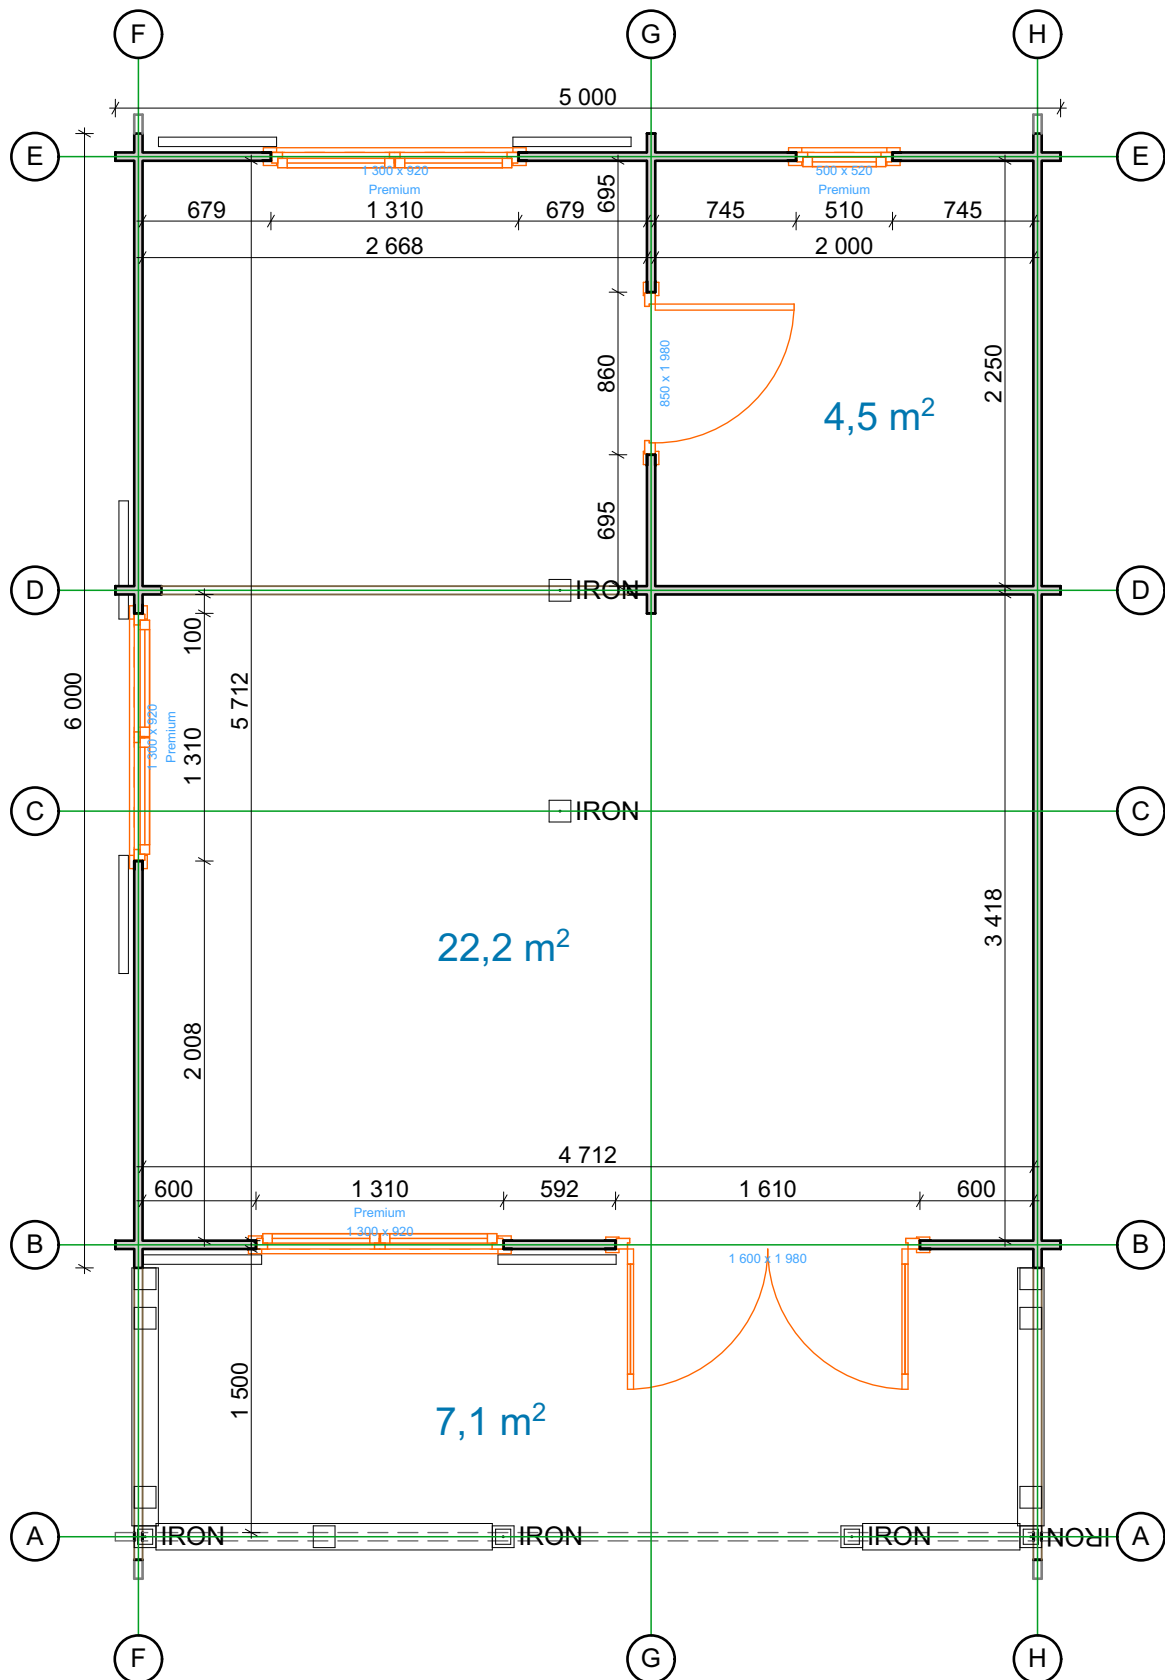

Thickness:	Project name:	Project ID:	Year:	Page:
44	Como 5x7,58	S23966	2022	1

# Travetti sottopavimento

1:40

Thickness:	Project name:	Project ID:	Year:	Page:
44		S23966	2022	2

Pianta

1:40

Thickness:	Project name:	Project ID:	Year:	Page:
44		S23966	2022	3

Pavineto pino terra

1:40

4

Pavimento 1 pino

1:40

Thickness:	Project name:	Project ID:	Year:	Page:
44		S23966	2022	5

Tetto

1:40

Thickness:	Project name:	Project ID:	Year:	Page:
44		S23966	2022	6

posizione pareti