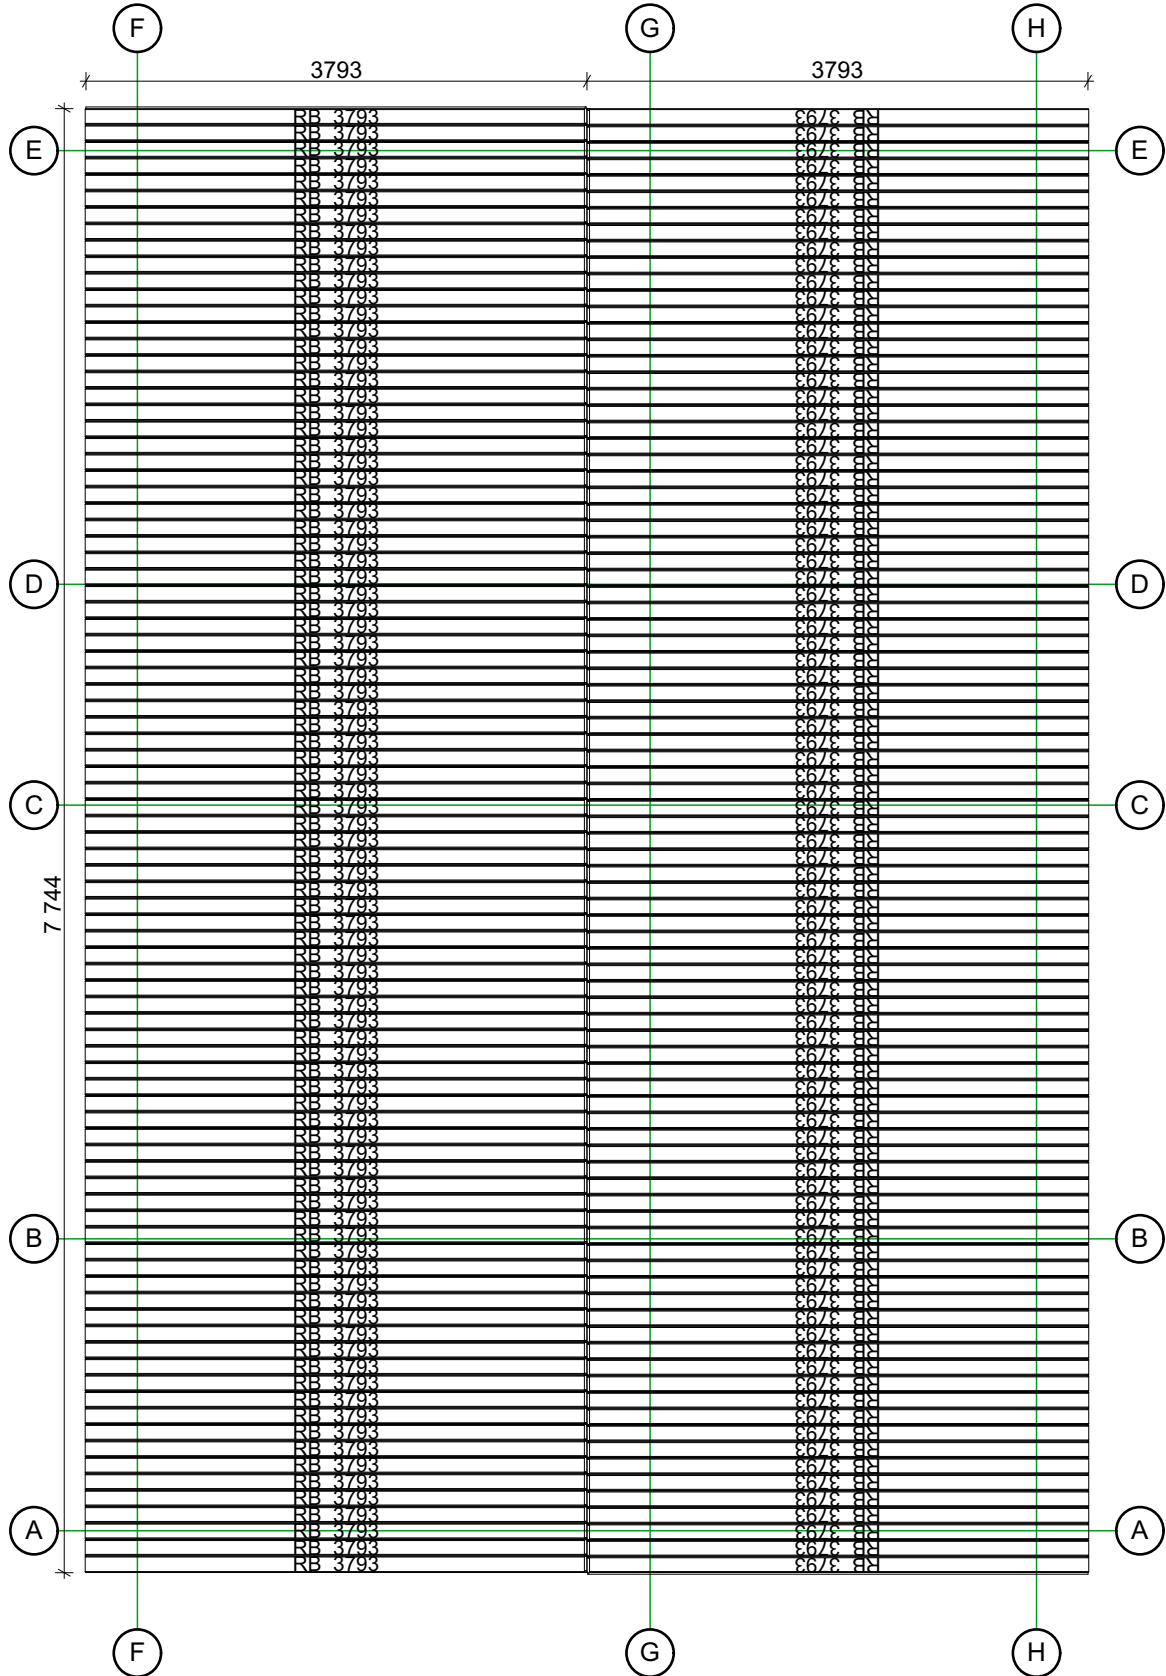

4

Pavimento 1 pino

1:40

Thickness:	Project name:	Project ID:	Year:	Page:
44		S23966	2022	5

Tetto

1:40

Thickness:	Project name:	Project ID:	Year:	Page:
44		S23966	2022	6

posizione pareti