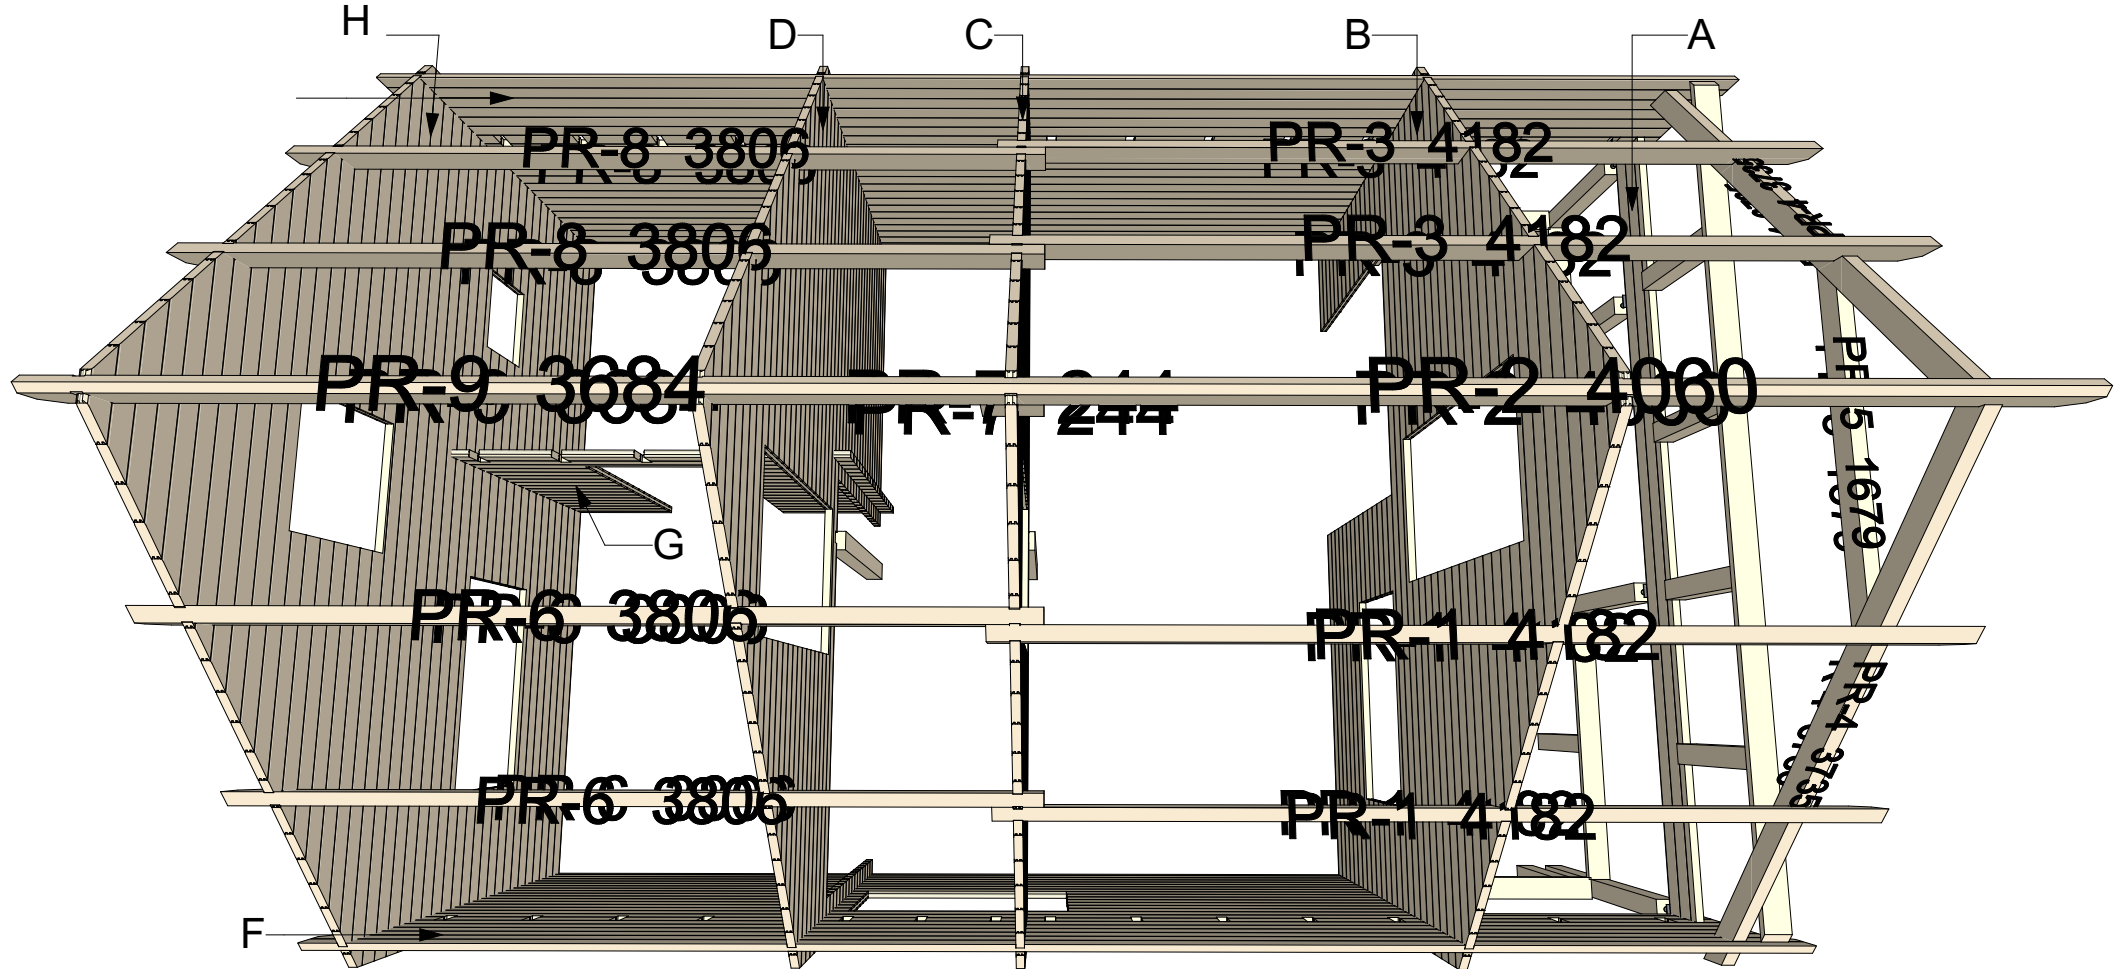

posizione travi del tetto

Thickness:	Project name:	Project ID:	Year:	Page:
44		S23966	2022	8