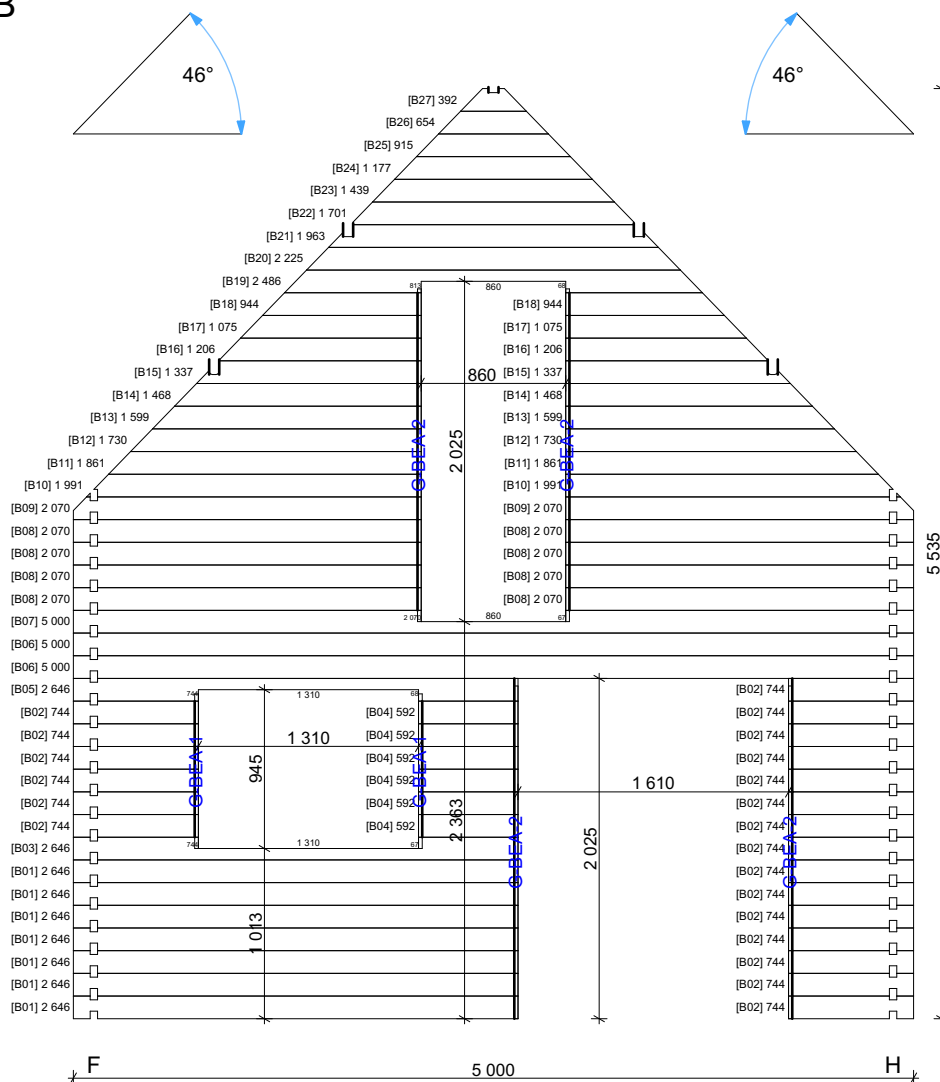

Parete

1:45

B

Thickness:

Project name:

Project ID:

Year:

Page:

44

S23966

2022

9