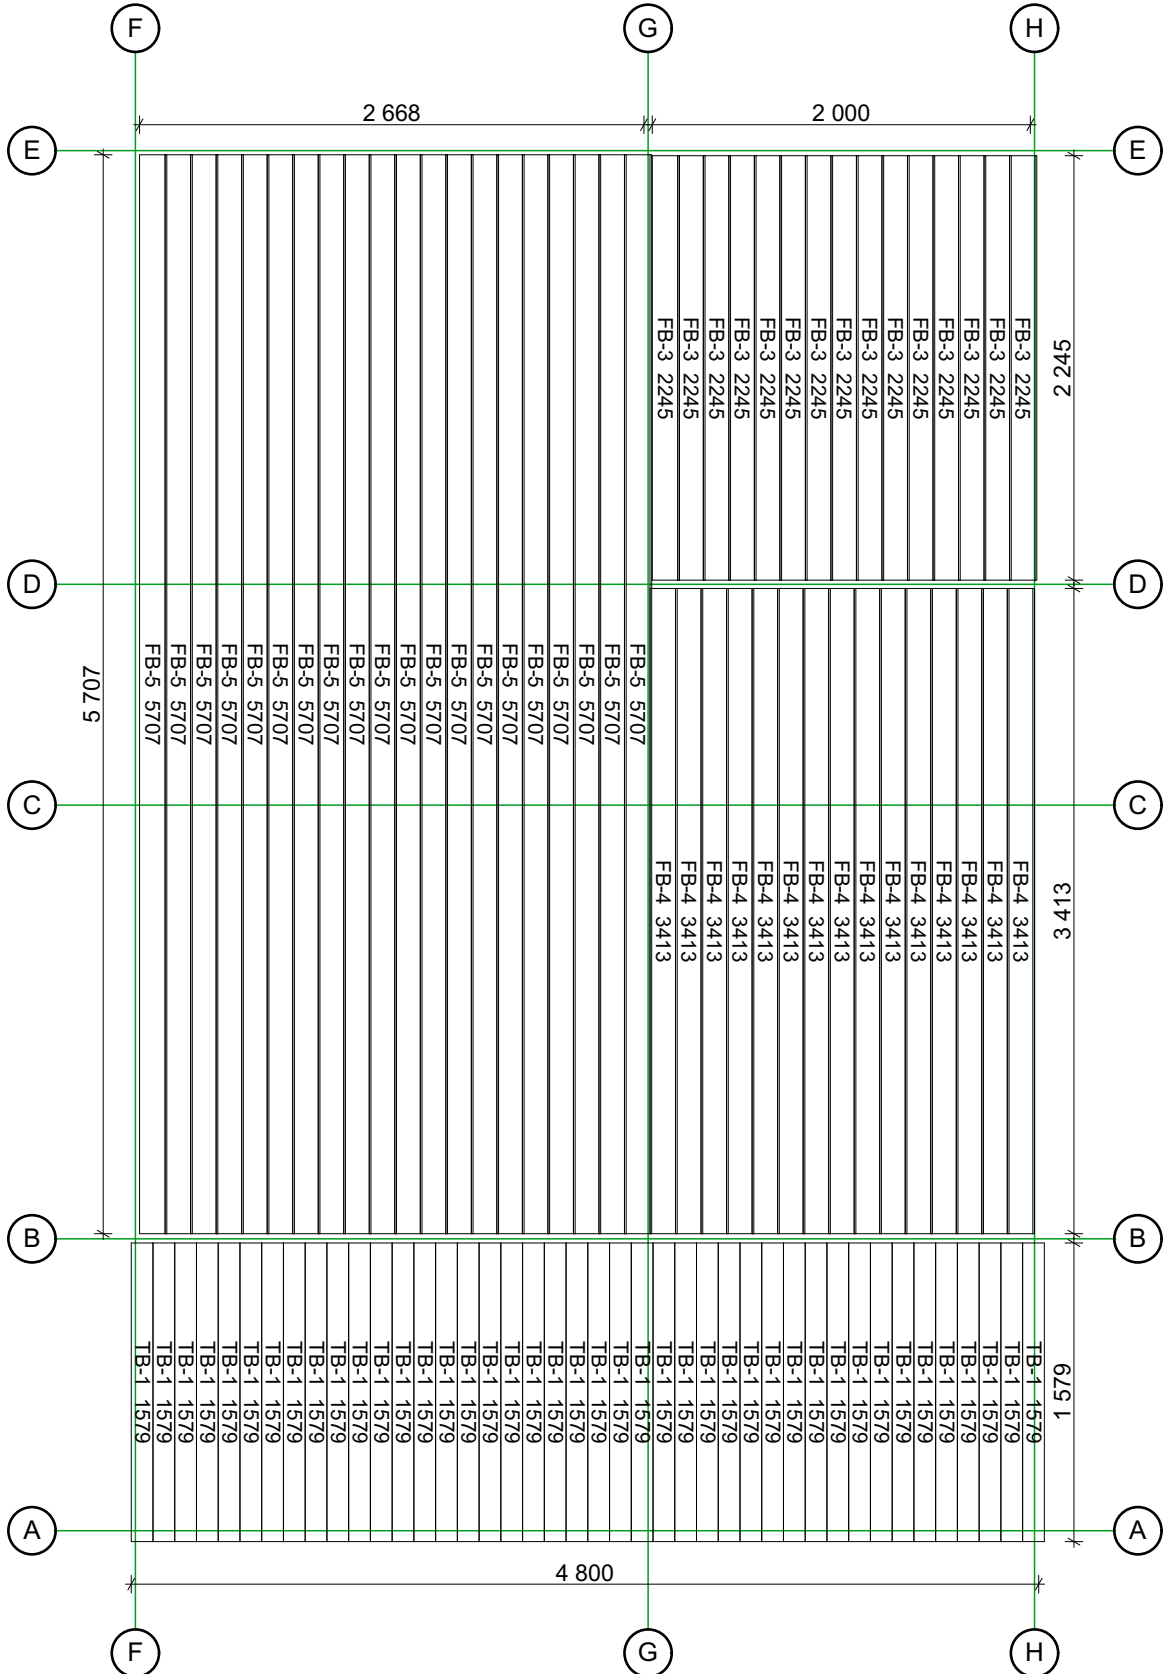

Thickness:	Project name:	Project ID:	Year:	Page:
44	Como 5x7,58	S23966	2022	1

# Travetti sottopavimento

1:40

Thickness:	Project name:	Project ID:	Year:	Page:
44		S23966	2022	2

Pianta

1:40

Thickness:	Project name:	Project ID:	Year:	Page:
44		S23966	2022	3

Pavineto pino terra

1:40