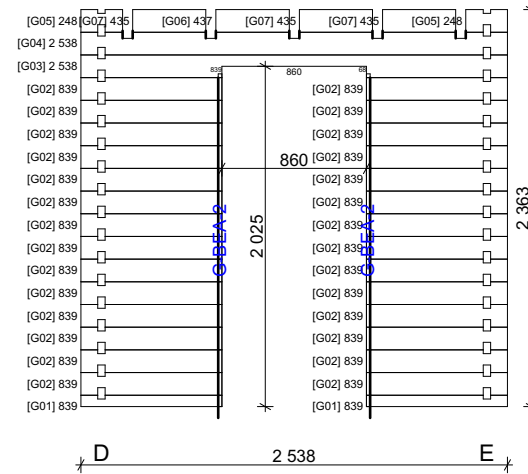

### Parete G

1:45

Barcode	Type-quality	W x H Size	Orienta tion	Glazing	Quantit y	3D Axonometry	Shutters
<Un defi ned>	Door - Premium	1 600×1 980	R	50% glass, double glazed	1		-----
<Un defi ned>	Door - Premium	850×1 980	L	Full wood, no threshold	1		-----
<Un defi ned>	Door - Premium	850×1 980	R	100% glass, double glazed	1		-----
<Un defi ned>	Door - Premium	850×1 980	R	Full wood, no threshold	2		-----