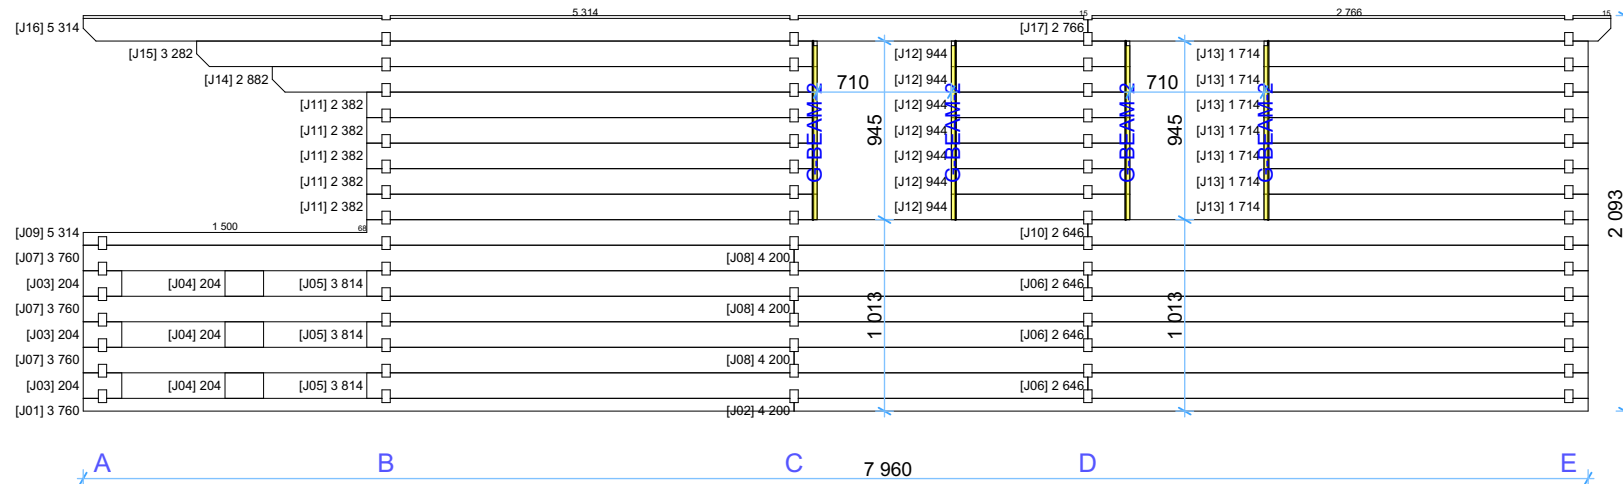

1:45

Parete E

1:45

Parete F

1:45

Thickness:	Project name:	Project ID:	Year:	Page:
44	Padova B 6x8	v.1	2023	8

Parete H

1:40

Parete G 1:40

Parete J

1:40

Parete I 1:40

Thickness:	Project name:	Project ID:	Year:	Page:
44	Padova B 6x8	v.1	2023	9

44mm Padova B 6x8 v.1 Windows and doors list

Type-quality	Barcode	Wall Thickness	W x H Size	Orientation	Glazing	Quantity	3D Axonometry
Door - Premium	P19885-4	44	850×1 980	L	Full wood, no threshold (internal)	1	
Door - Premium	P19885-4	44	850×1 980	R	Full wood, no threshold (internal)	1	
Door - Premium	PP198160-3	44	1 600×1 980	R	100%, double glazed	1	
Window - Premium	PP19850	44	500×1 980		Double glazed	2	
Window - Premium	PP92130	44	1 300×920		Double glazed	1	
Window - Premium	PP9270	44	700×920	R	Double glazed	2	