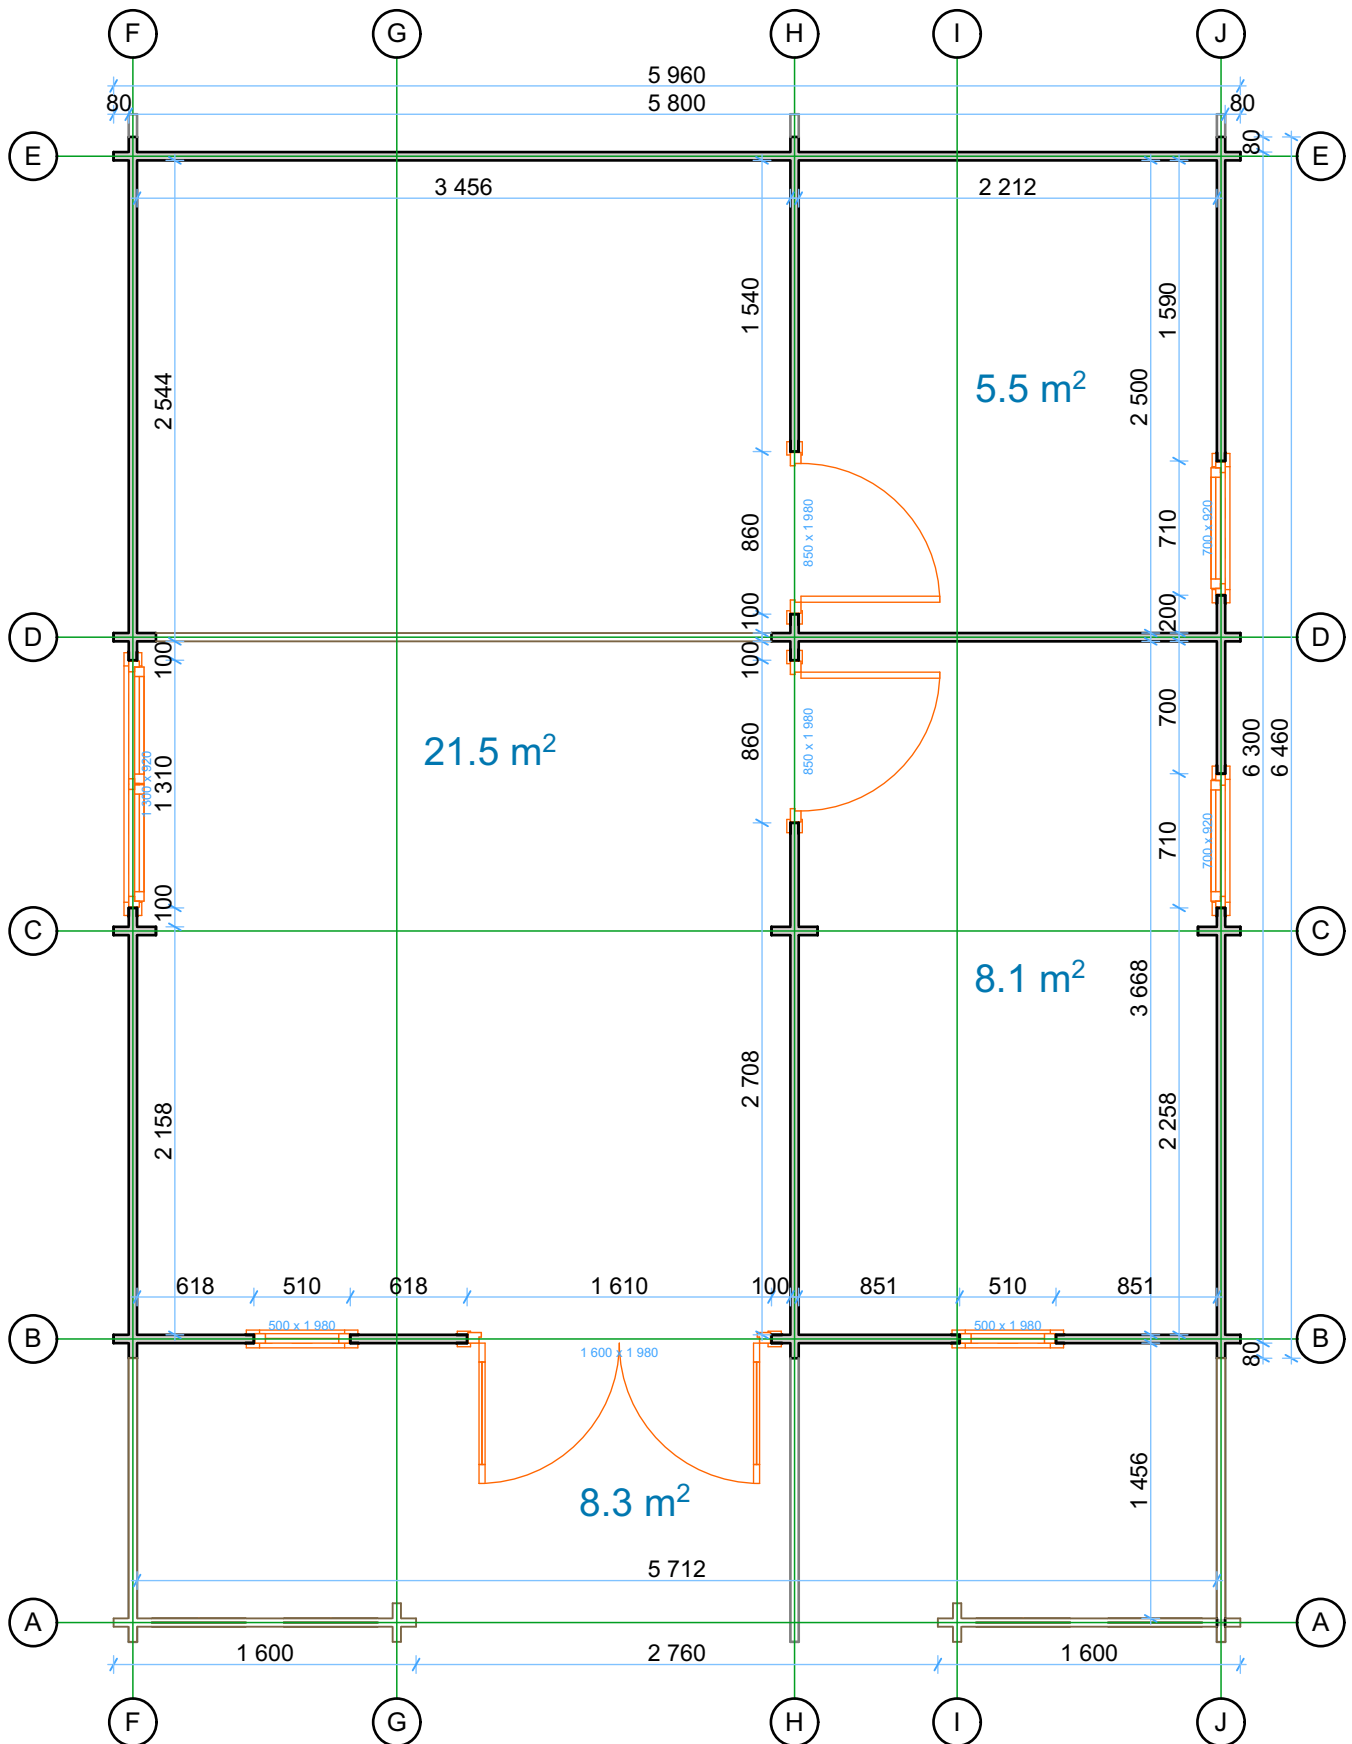

44 Padova B 6x8 v.1 Premium

Travetti sotto pavimento 44x60

1:40

Thickness:	Project name:	Project ID:	Year:	Page:
44	Padova B 6x8	v.1	2023	2

Thickness:	Project name:	Project ID:	Year:	Page:
44	Padova B 6x8	v.1	2023	3

Parete A

1:40

Parete B

1:40

Parete C

1:40

Thickness:	Project name:	Project ID:	Year:	Page:
44	Padova B 6x8	v.1	2023	7

Parete D

1:45

Parete E

1:45

Parete F

1:45

Thickness:	Project name:	Project ID:	Year:	Page:
44	Padova B 6x8	v.1	2023	8

Parete H

1:40

Parete G 1:40

Parete J

1:40

Parete I 1:40

Thickness:	Project name:	Project ID:	Year:	Page:
44	Padova B 6x8	v.1	2023	9

44mm Padova B 6x8 v.1 Windows and doors list

Type-quality	Barcode	Wall Thickness	W x H Size	Orientation	Glazing	Quantity	3D Axonometry
Door - Premium	P19885-4	44	850×1 980	L	Full wood, no threshold (internal)	1	
Door - Premium	P19885-4	44	850×1 980	R	Full wood, no threshold (internal)	1	
Door - Premium	PP198160-3	44	1 600×1 980	R	100%, double glazed	1	
Window - Premium	PP19850	44	500×1 980		Double glazed	2	
Window - Premium	PP92130	44	1 300×920		Double glazed	1	
Window - Premium	PP9270	44	700×920	R	Double glazed	2	