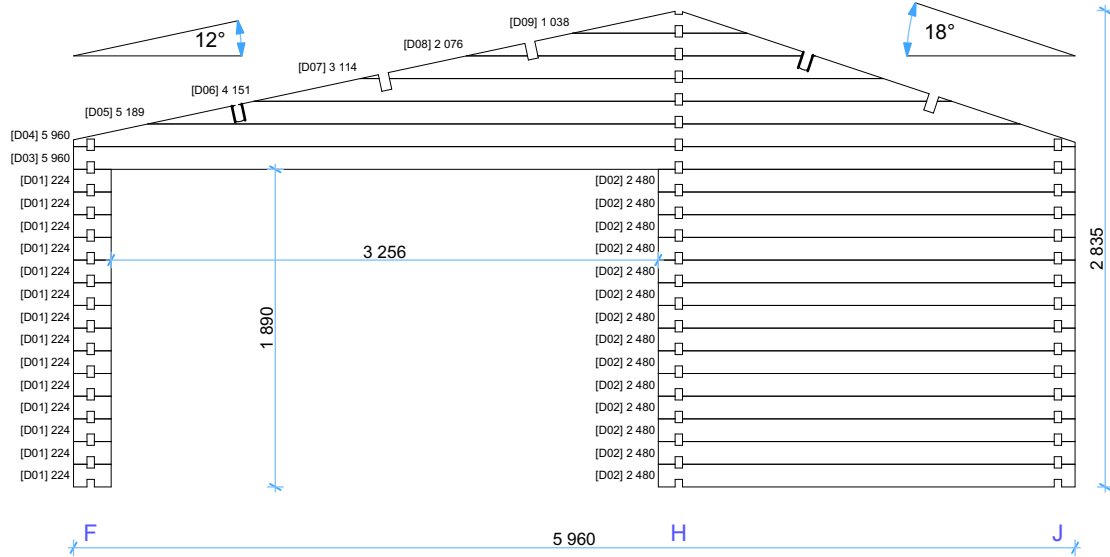

Parete A

1:40

Parete B

1:40

Parete C

1:40

Thickness:	Project name:	Project ID:	Year:	Page:
44	Padova B 6x8	v.1	2023	7

Parete D

1:45

Parete E

1:45

Parete F

1:45

Thickness:	Project name:	Project ID:	Year:	Page:
44	Padova B 6x8	v.1	2023	8

Parete H

1:40

Parete G 1:40

Parete J

1:40

Parete I 1:40

Thickness:	Project name:	Project ID:	Year:	Page:
44	Padova B 6x8	v.1	2023	9

44mm Padova B 6x8 v.1 Windows and doors list

Type-quality	Barcode	Wall Thickness	W x H Size	Orientation	Glazing	Quantity	3D Axonometry
Door - Premium	P19885-4	44	850×1 980	L	Full wood, no threshold (internal)	1	
Door - Premium	P19885-4	44	850×1 980	R	Full wood, no threshold (internal)	1	
Door - Premium	PP198160-3	44	1 600×1 980	R	100%, double glazed	1	
Window - Premium	PP19850	44	500×1 980		Double glazed	2	
Window - Premium	PP92130	44	1 300×920		Double glazed	1	
Window - Premium	PP9270	44	700×920	R	Double glazed	2	