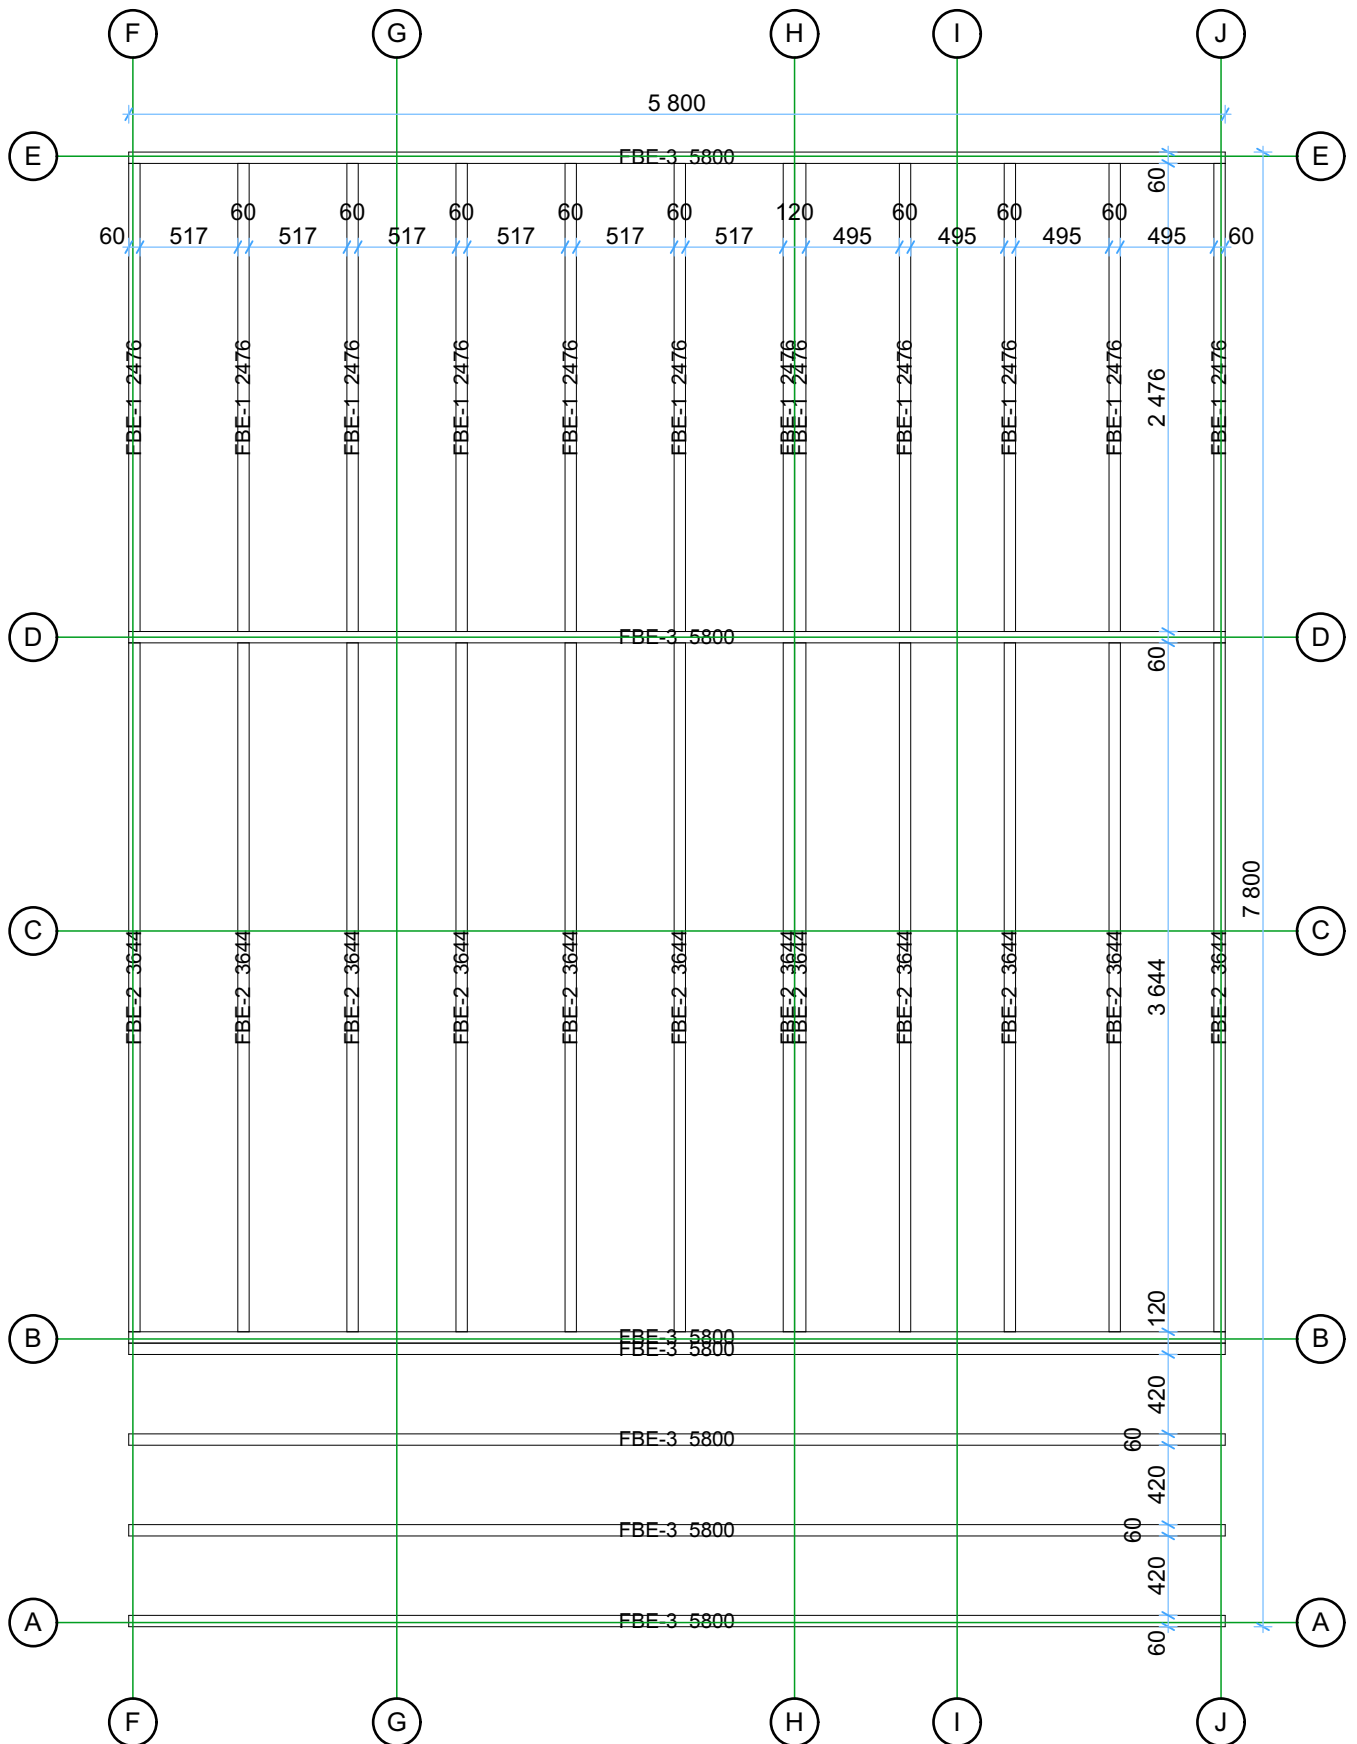

44 Padova B 6x8 v.1 Premium

Travetti sotto pavimento 44x60

1:40

Thickness:	Project name:	Project ID:	Year:	Page:
44	Padova B 6x8	v.1	2023	2

Thickness:	Project name:	Project ID:	Year:	Page:
44	Padova B 6x8	v.1	2023	3

Parete A

1:40

Parete B

1:40

Parete C

1:40

Thickness:	Project name:	Project ID:	Year:	Page:
44	Padova B 6x8	v.1	2023	7

Parete D

1:45

Parete E

1:45

Parete F

1:45

Thickness:	Project name:	Project ID:	Year:	Page:
44	Padova B 6x8	v.1	2023	8

Parete H

1:40

Parete G 1:40

Parete J

1:40

Parete I 1:40

Thickness:	Project name:	Project ID:	Year:	Page:
44	Padova B 6x8	v.1	2023	9

44mm Padova B 6x8 v.1 Windows and doors list

Type-quality	Barcode	Wall Thickness	W x H Size	Orientation	Glazing	Quantity	3D Axonometry
Door - Premium	P19885-4	44	850×1 980	L	Full wood, no threshold (internal)	1	
Door - Premium	P19885-4	44	850×1 980	R	Full wood, no threshold (internal)	1	
Door - Premium	PP198160-3	44	1 600×1 980	R	100%, double glazed	1	
Window - Premium	PP19850	44	500×1 980		Double glazed	2	
Window - Premium	PP92130	44	1 300×920		Double glazed	1	
Window - Premium	PP9270	44	700×920	R	Double glazed	2	