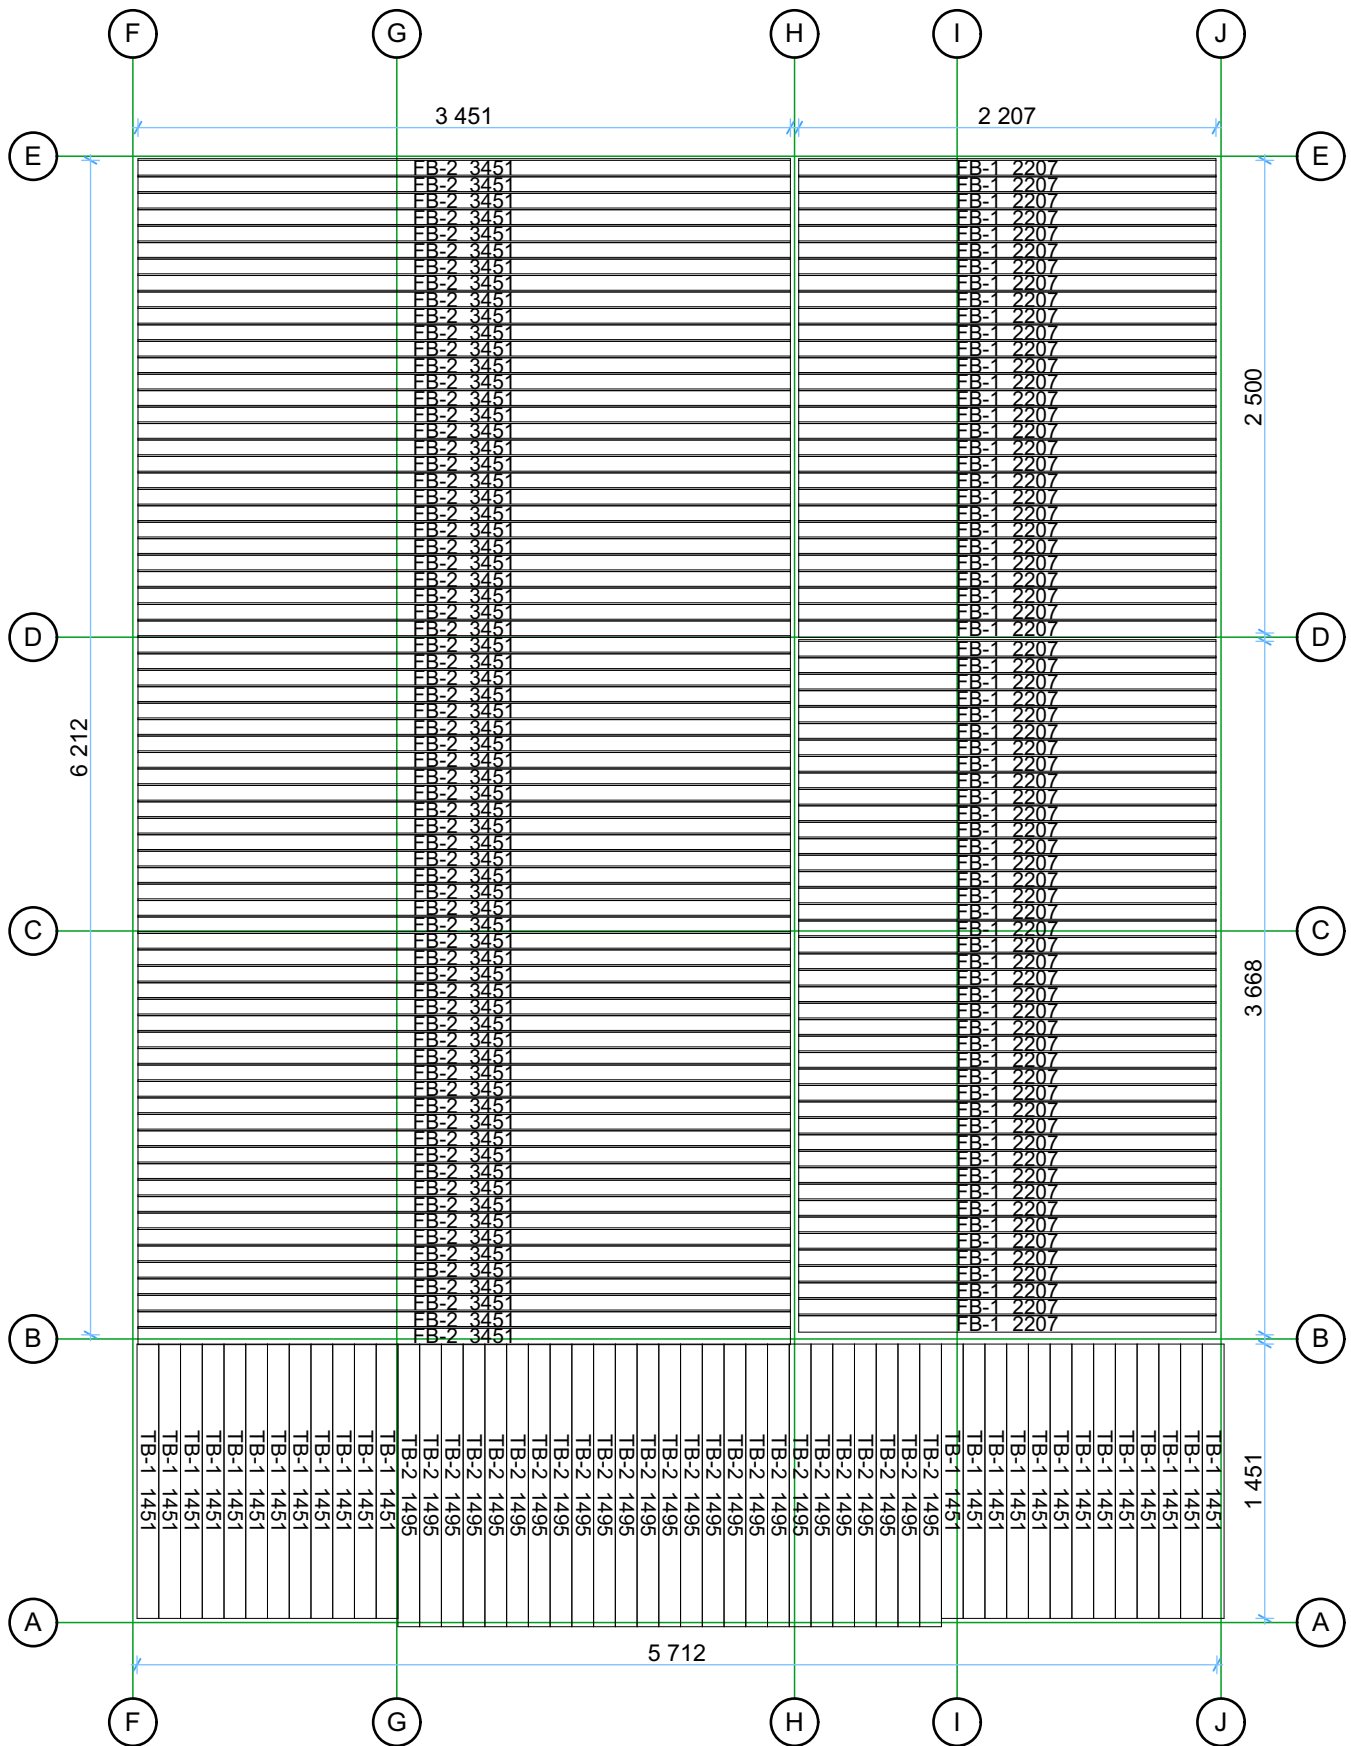

44 Padova B 6x8 v.1 Premium

Travetti sotto pavimento 44x60

1:40

Thickness:	Project name:	Project ID:	Year:	Page:
44	Padova B 6x8	v.1	2023	2

Thickness:	Project name:	Project ID:	Year:	Page:
44	Padova B 6x8	v.1	2023	3

Parete A

1:40

Parete B

1:40

Parete C

1:40

Thickness:	Project name:	Project ID:	Year:	Page:
44	Padova B 6x8	v.1	2023	7

Parete D

1:45

Parete E

1:45

Parete F

1:45

Thickness:	Project name:	Project ID:	Year:	Page:
44	Padova B 6x8	v.1	2023	8

Parete H

1:40

Parete G 1:40

Parete J

1:40

Parete I 1:40

Thickness:	Project name:	Project ID:	Year:	Page:
44	Padova B 6x8	v.1	2023	9

44mm Padova B 6x8 v.1 Windows and doors list

Type-quality	Barcode	Wall Thickness	W x H Size	Orientation	Glazing	Quantity	3D Axonometry
Door - Premium	P19885-4	44	850×1 980	L	Full wood, no threshold (internal)	1	
Door - Premium	P19885-4	44	850×1 980	R	Full wood, no threshold (internal)	1	
Door - Premium	PP198160-3	44	1 600×1 980	R	100%, double glazed	1	
Window - Premium	PP19850	44	500×1 980		Double glazed	2	
Window - Premium	PP92130	44	1 300×920		Double glazed	1	
Window - Premium	PP9270	44	700×920	R	Double glazed	2	