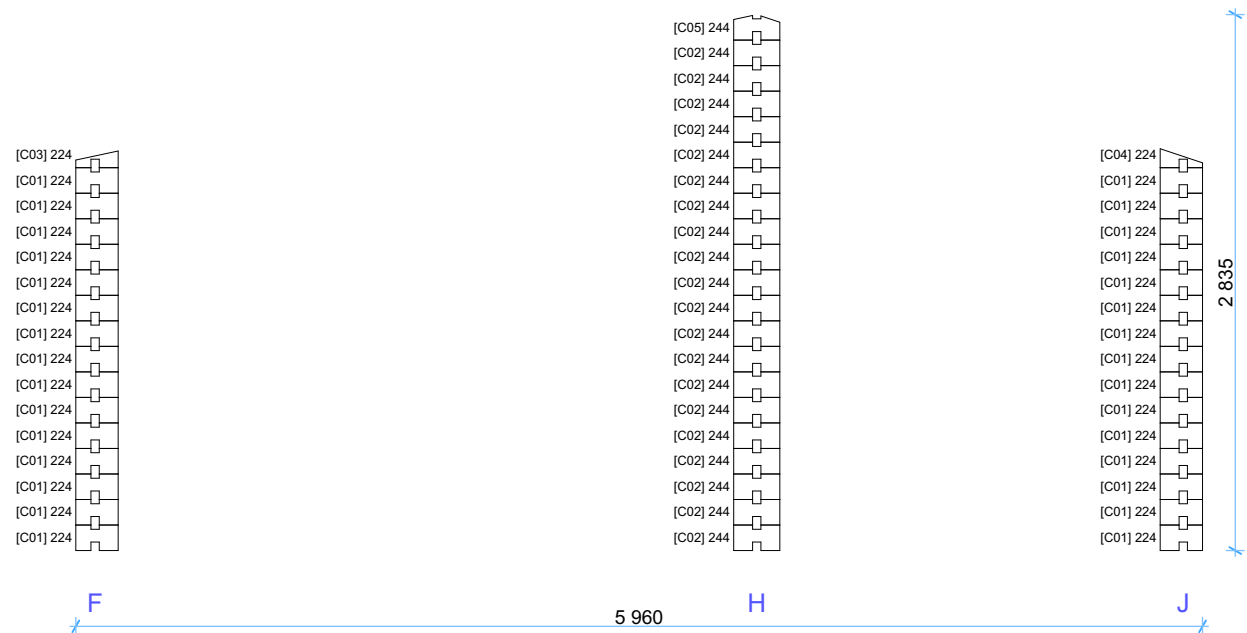

Parete A

1:40

Parete B

1:40

Parete C

1:40

Thickness:	Project name:	Project ID:	Year:	Page:
44	Padova B 6x8	v.1	2023	7

Parete D