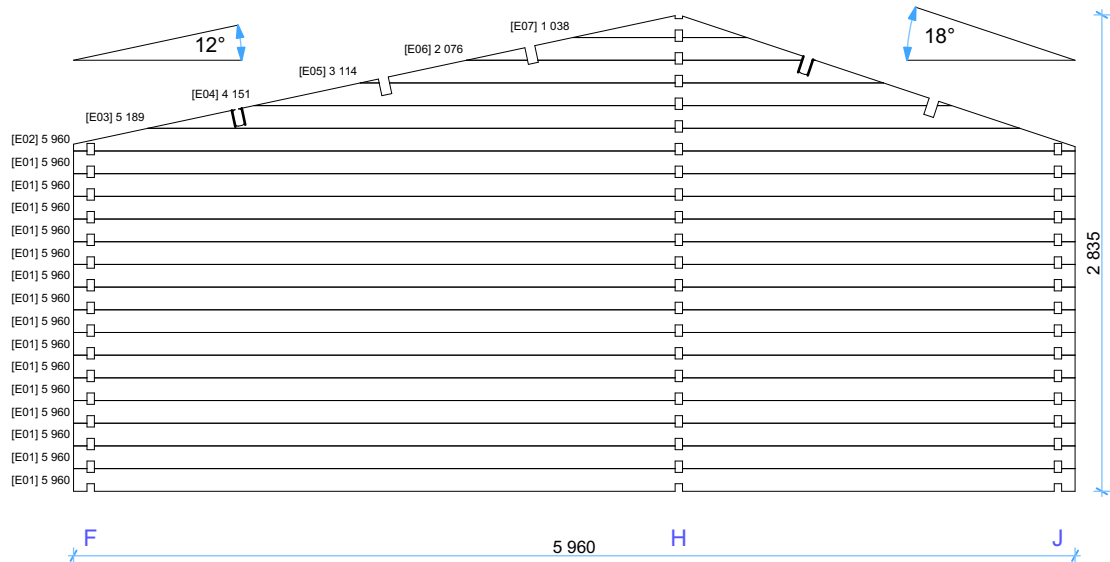

Parete E

1:45