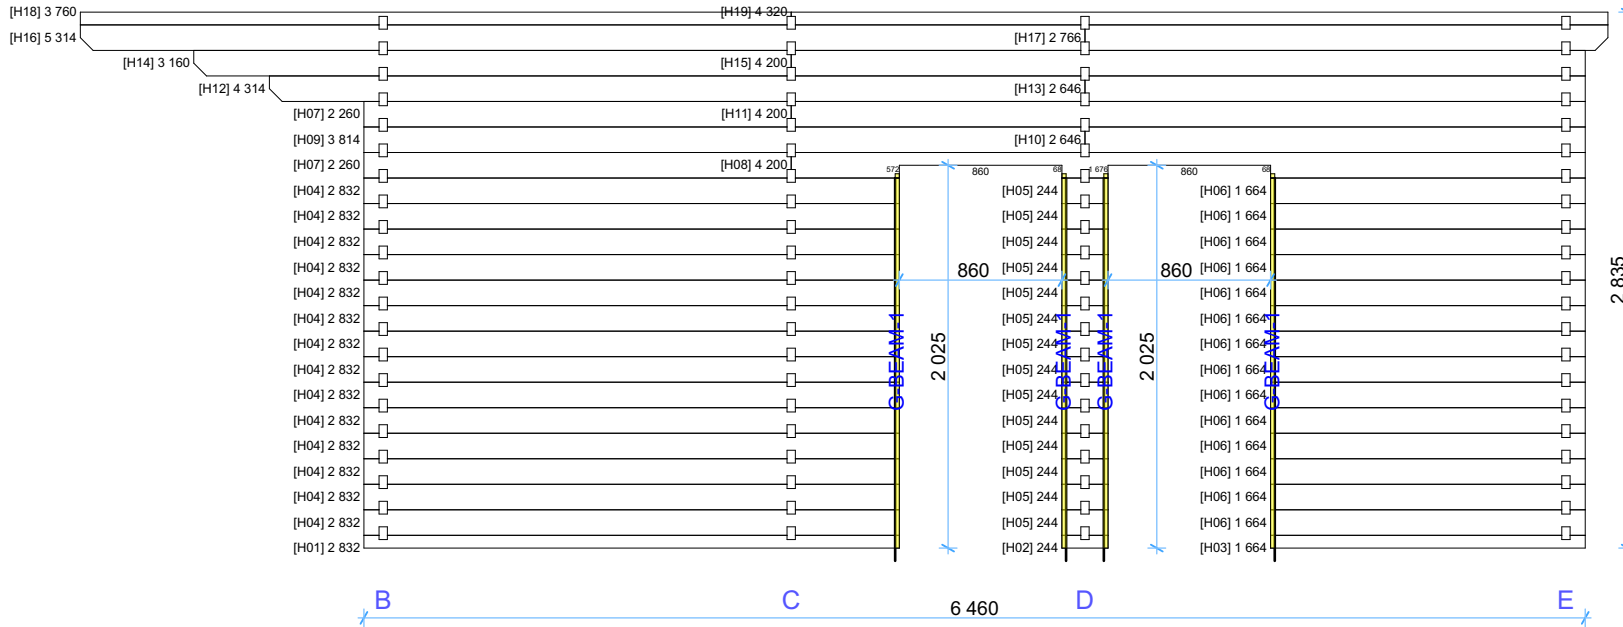

1:45

Parete E

1:45

Parete F

1:45

Thickness:	Project name:	Project ID:	Year:	Page:
44	Padova B 6x8	v.1	2023	8

Parete H

1:40

Parete G 1:40

Parete J

1:40

Parete I 1:40

Thickness:	Project name:	Project ID:	Year:	Page:
44	Padova B 6x8	v.1	2023	9

44mm Padova B 6x8 v.1 Windows and doors list

Type-quality	Barcode	Wall Thickness	W x H Size	Orientation	Glazing	Quantity	3D Axonometry
Door - Premium	P19885-4	44	850×1 980	L	Full wood, no threshold (internal)	1	
Door - Premium	P19885-4	44	850×1 980	R	Full wood, no threshold (internal)	1	
Door - Premium	PP198160-3	44	1 600×1 980	R	100%, double glazed	1	
Window - Premium	PP19850	44	500×1 980		Double glazed	2	
Window - Premium	PP92130	44	1 300×920		Double glazed	1	
Window - Premium	PP9270	44	700×920	R	Double glazed	2	