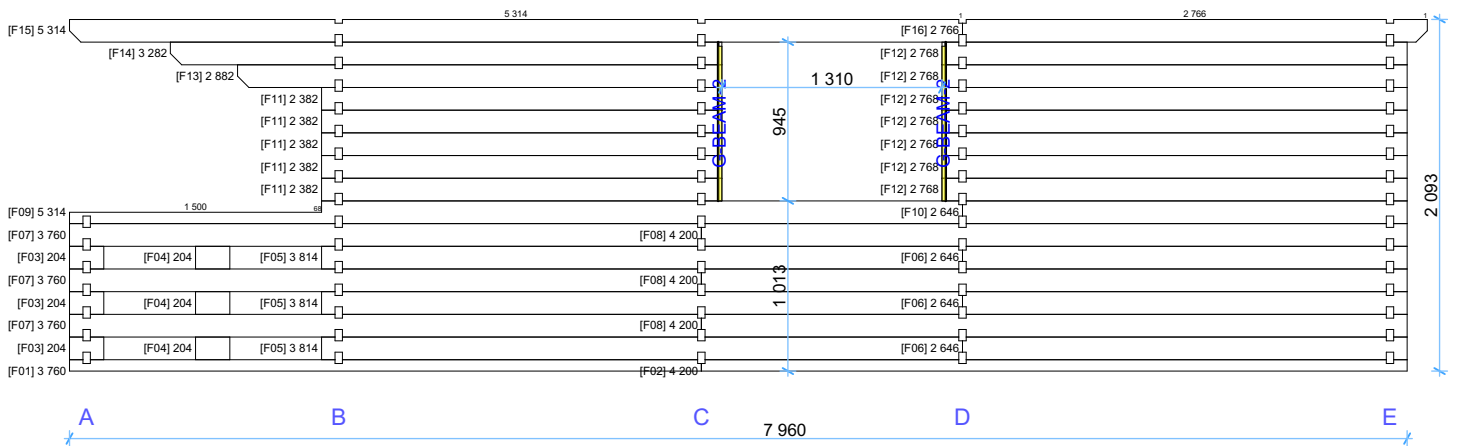

1:45

Parete E

1:45

Parete F

1:45

Thickness:	Project name:	Project ID:	Year:	Page:
44	Padova B 6x8	v.1	2023	8

Parete H

1:40