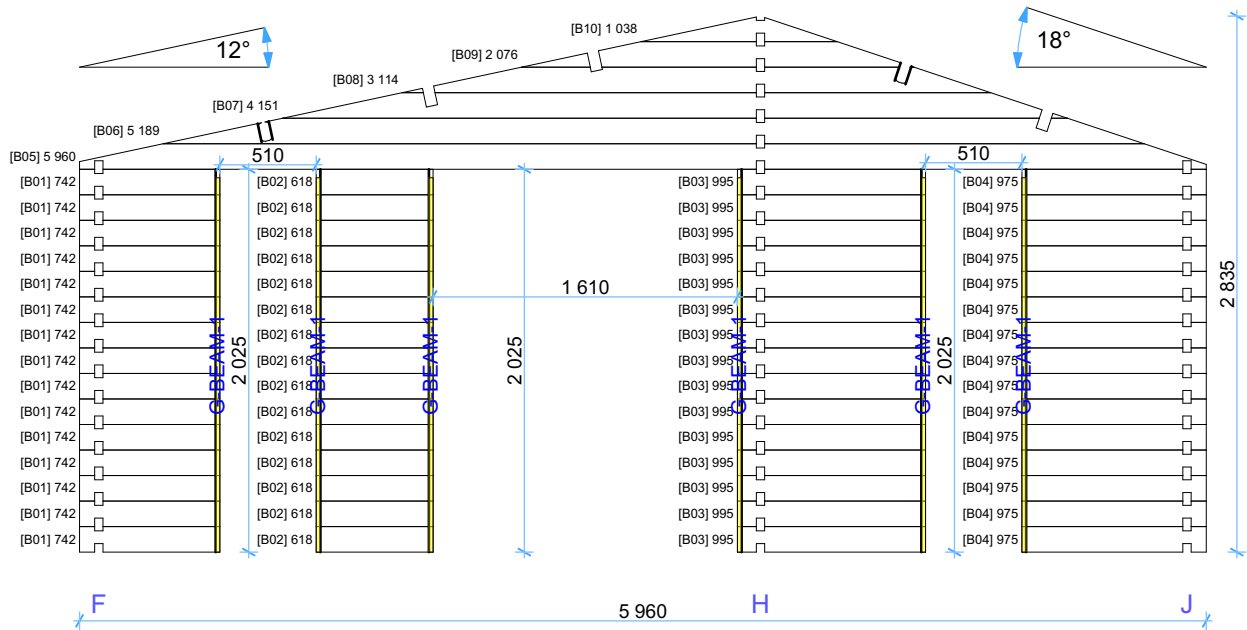

44 Padova B 6x8 v.1 Premium

Travetti sotto pavimento 44x60

1:40

Thickness:	Project name:	Project ID:	Year:	Page:
44	Padova B 6x8	v.1	2023	2

Thickness:	Project name:	Project ID:	Year:	Page:
44	Padova B 6x8	v.1	2023	3

Thickness:	Project name:	Project ID:	Year:	Page:
44	Padova B 6x8	v.1	2023	4

Thickness:	Project name:	Project ID:	Year:	Page:
44	Padova B 6x8	v.1	2023	5

Posizione pareti

Thickness:	Project name:	Project ID:	Year:	Page:
44	Padova B 6x8	v.1	2023	6

Parete A

1:40

Parete B

1:40

Parete C

1:40

Thickness:	Project name:	Project ID:	Year:	Page:
44	Padova B 6x8	v.1	2023	7

Parete D

Parete G 1:40

Parete J

1:40

Parete I 1:40

Thickness:	Project name:	Project ID:	Year:	Page:
44	Padova B 6x8	v.1	2023	9

44mm Padova B 6x8 v.1 Windows and doors list

Type-quality	Barcode	Wall Thickness	W x H Size	Orientation	Glazing	Quantity	3D Axonometry
Door - Premium	P19885-4	44	850×1 980	L	Full wood, no threshold (internal)	1	
Door - Premium	P19885-4	44	850×1 980	R	Full wood, no threshold (internal)	1	
Door - Premium	PP198160-3	44	1 600×1 980	R	100%, double glazed	1	
Window - Premium	PP19850	44	500×1 980		Double glazed	2	
Window - Premium	PP92130	44	1 300×920		Double glazed	1	
Window - Premium	PP9270	44	700×920	R	Double glazed	2	