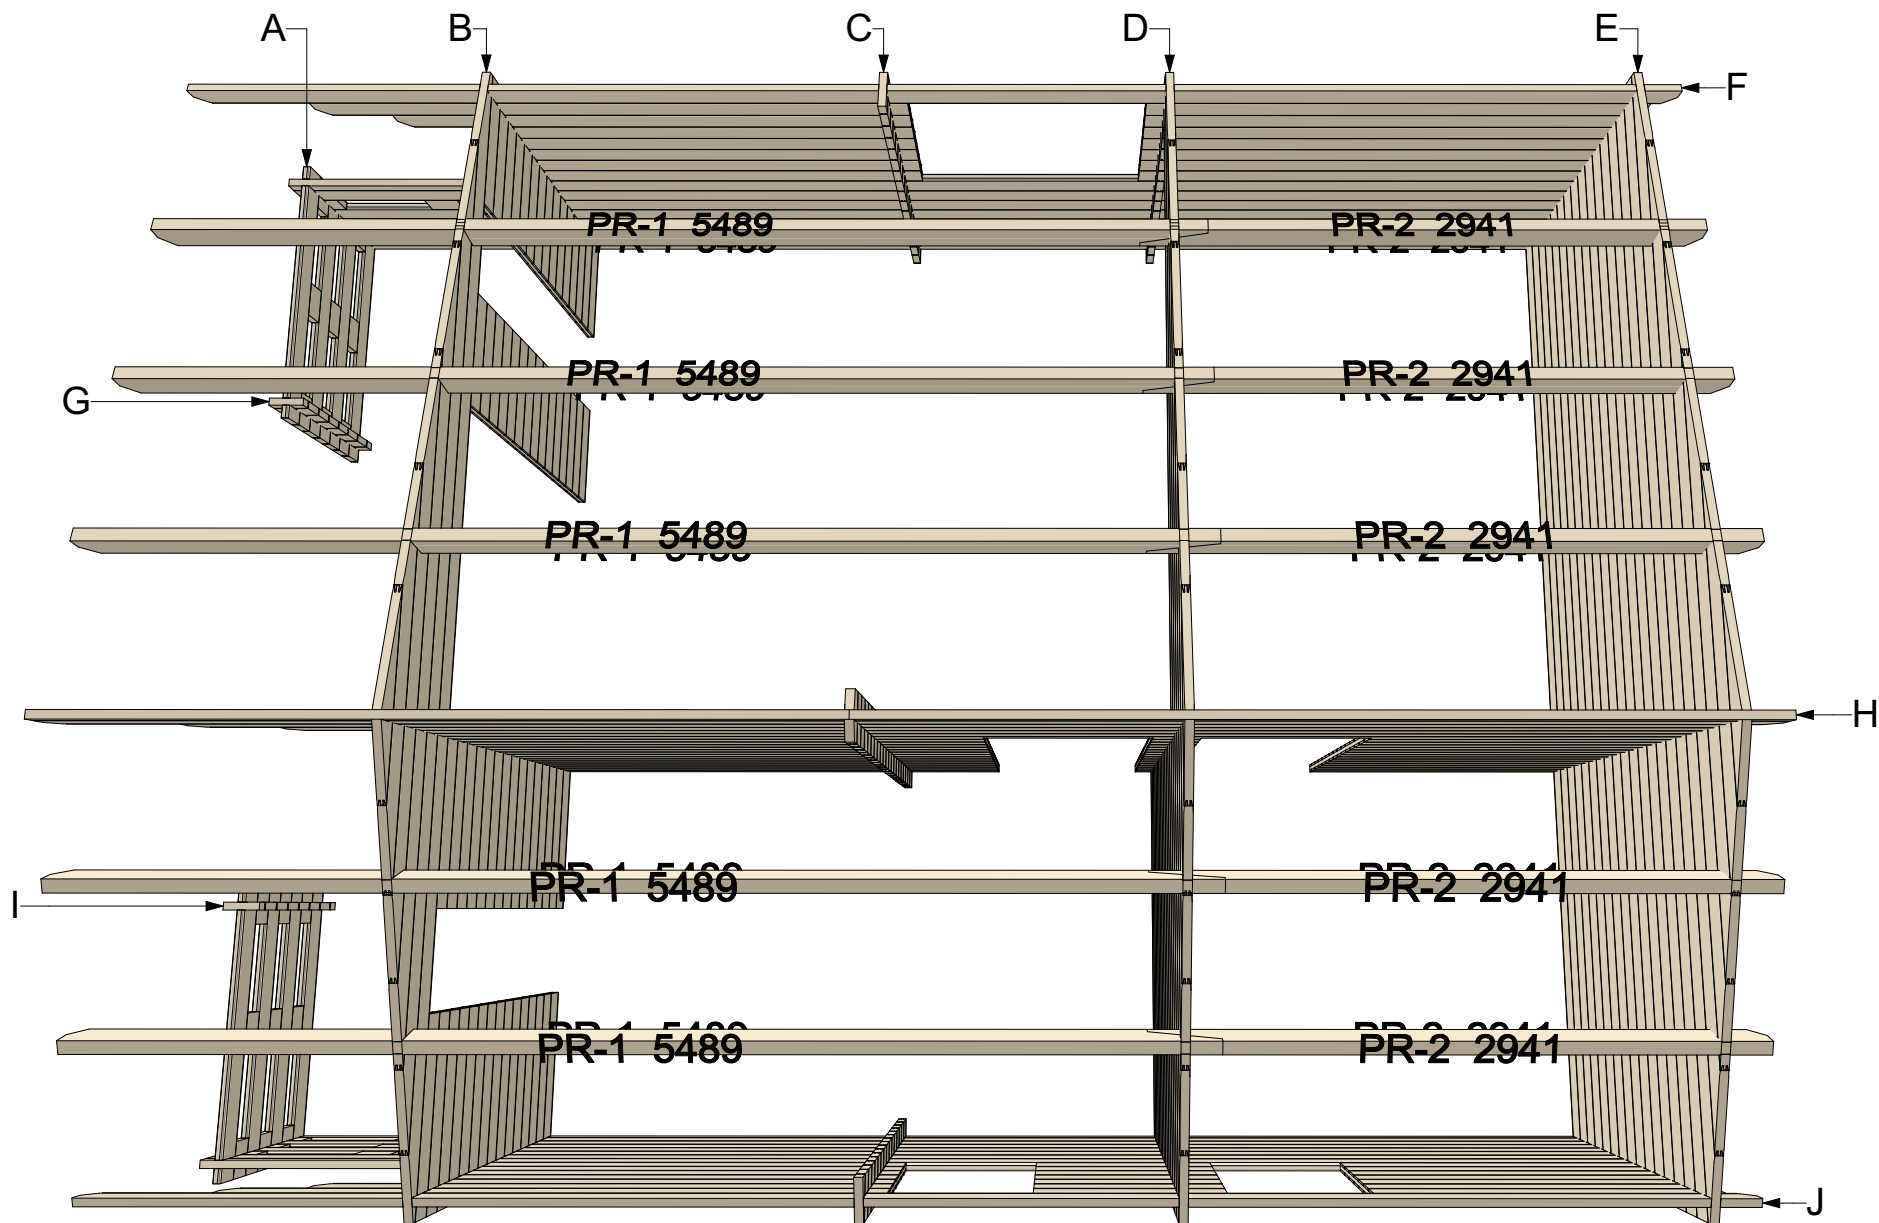

44 Padova B 6x8 v.1 Premium

Travetti sotto pavimento 44x60

1:40

Thickness:	Project name:	Project ID:	Year:	Page:
44	Padova B 6x8	v.1	2023	2

Thickness:	Project name:	Project ID:	Year:	Page:
44	Padova B 6x8	v.1	2023	3

Thickness:	Project name:	Project ID:	Year:	Page:
44	Padova B 6x8	v.1	2023	4

Thickness:	Project name:	Project ID:	Year:	Page:
44	Padova B 6x8	v.1	2023	5

Posizione pareti

Thickness:	Project name:	Project ID:	Year:	Page:
44	Padova B 6x8	v.1	2023	6

Parete A

1:40

Parete B

1:40

Parete C

1:40

Thickness:	Project name:	Project ID:	Year:	Page:
44	Padova B 6x8	v.1	2023	7

Parete D

Parete G 1:40

Parete J

1:40

Parete I 1:40

Thickness:	Project name:	Project ID:	Year:	Page:
44	Padova B 6x8	v.1	2023	9

44mm Padova B 6x8 v.1 Windows and doors list

Type-quality	Barcode	Wall Thickness	W x H Size	Orientation	Glazing	Quantity	3D Axonometry
Door - Premium	P19885-4	44	850×1 980	L	Full wood, no threshold (internal)	1	
Door - Premium	P19885-4	44	850×1 980	R	Full wood, no threshold (internal)	1	
Door - Premium	PP198160-3	44	1 600×1 980	R	100%, double glazed	1	
Window - Premium	PP19850	44	500×1 980		Double glazed	2	
Window - Premium	PP92130	44	1 300×920		Double glazed	1	
Window - Premium	PP9270	44	700×920	R	Double glazed	2	