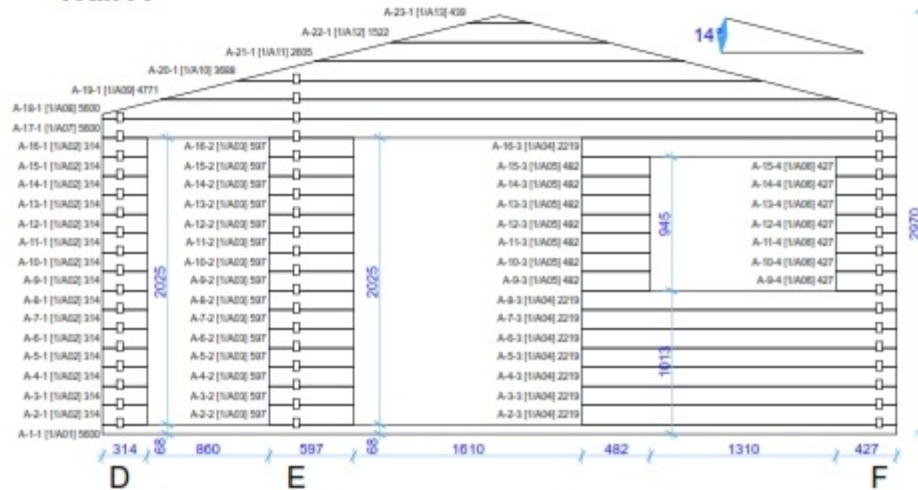

GardenDeco
casette in legno

44mm Roberto 5,6x4

Wall and purlins positions

GardenDeco
casette in legno

Floor bearers

GardenDeco
cassette in legno

Floor plan

Wall A