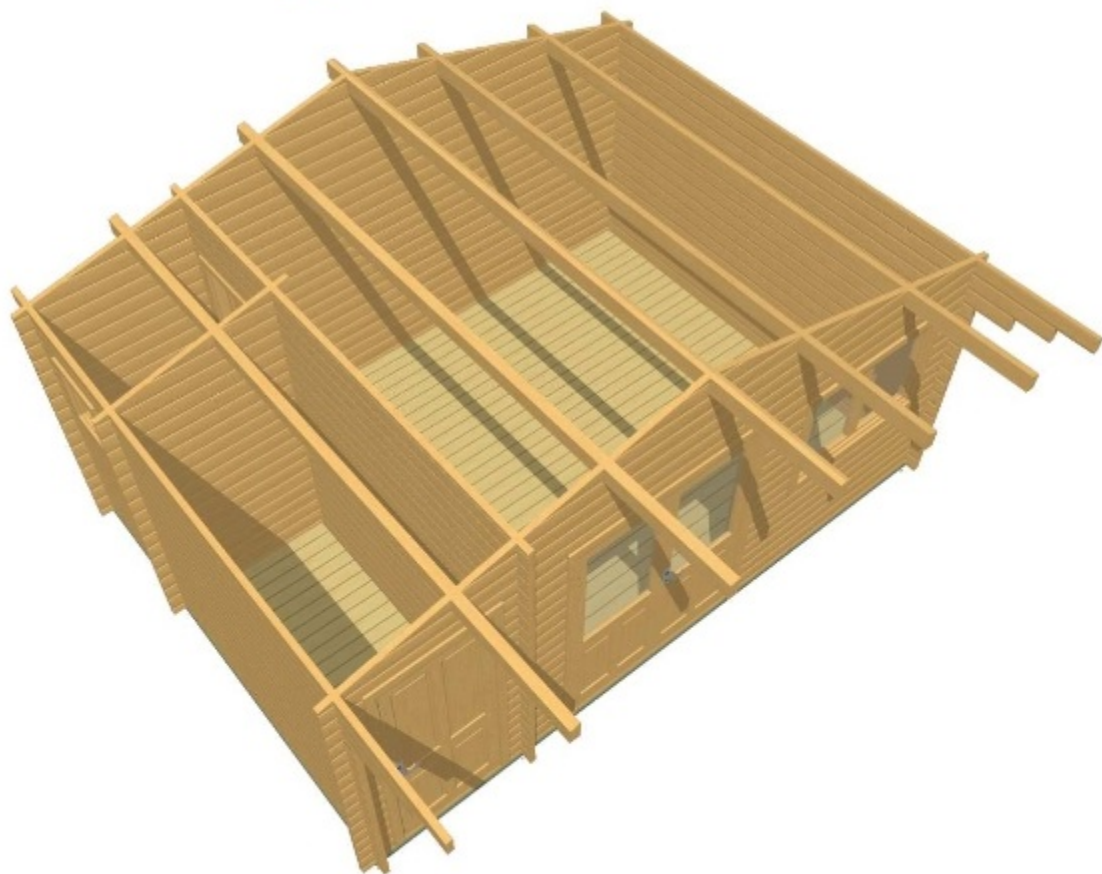

GardenDeco
casette in legno

44mm Roberto 5,6x4

Wall and purlins positions

GardenDeco
casette in legno

Floor bearers

GardenDeco
cassette in legno

Floor plan

Wall A

Wall B

Wall C

Wall D

GardenDeco
cassette in legno

Wall E

Wall F

Floor boards

Roof boards