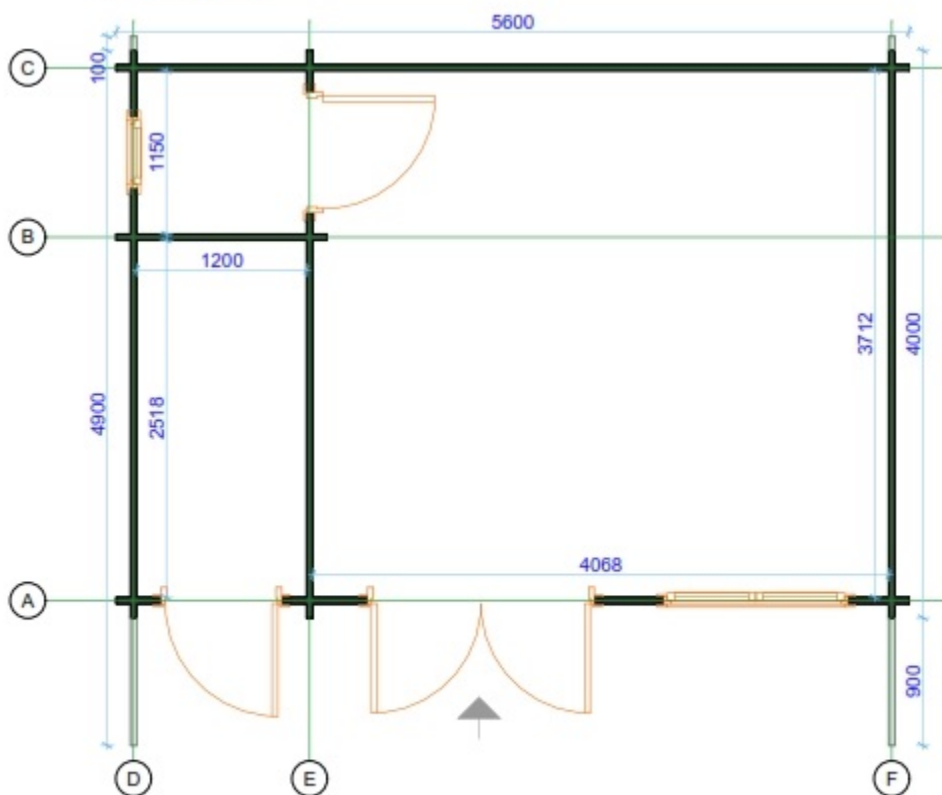

GardenDeco
casette in legno

44mm Roberto 5,6x4

Wall and purlins positions

GardenDeco
casette in legno

Floor bearers

GardenDeco
cassette in legno

Floor plan

Wall A

Wall B

Wall C

Wall D

GardenDeco
cassette in legno

Wall E

Wall F

Floor boards

Roof boards