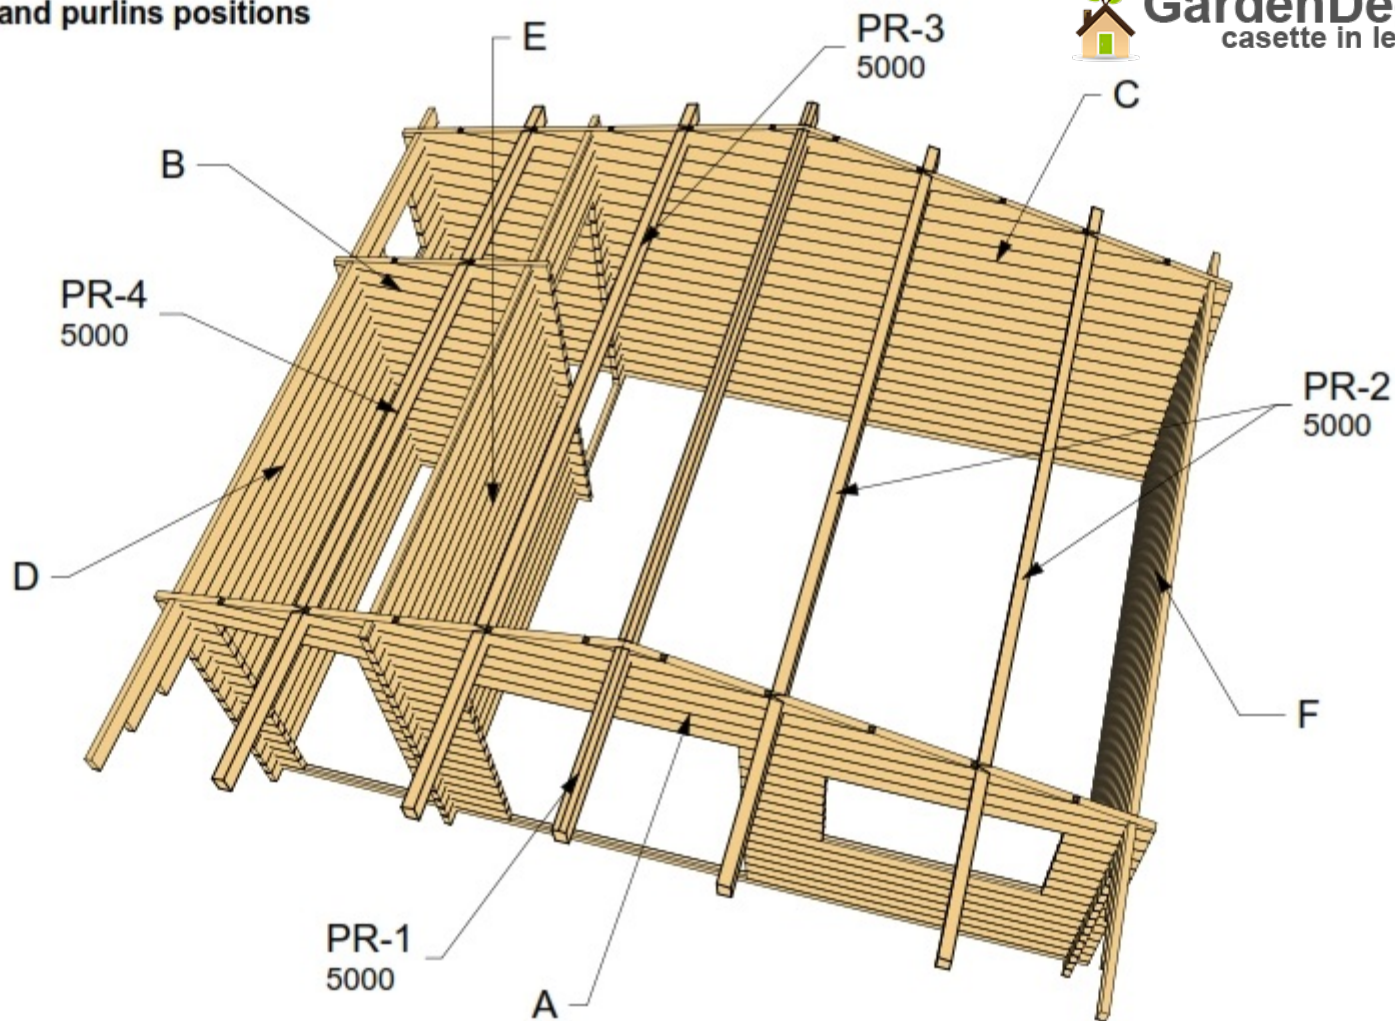

GardenDeco
casette in legno

44mm Roberto 5,6x4

Wall and purlins positions

GardenDeco
casette in legno

Floor bearers

GardenDeco
cassette in legno

Floor plan

Wall A

Wall B

Wall C

Wall D

GardenDeco
cassette in legno

Wall E

Wall F

Floor boards

Roof boards