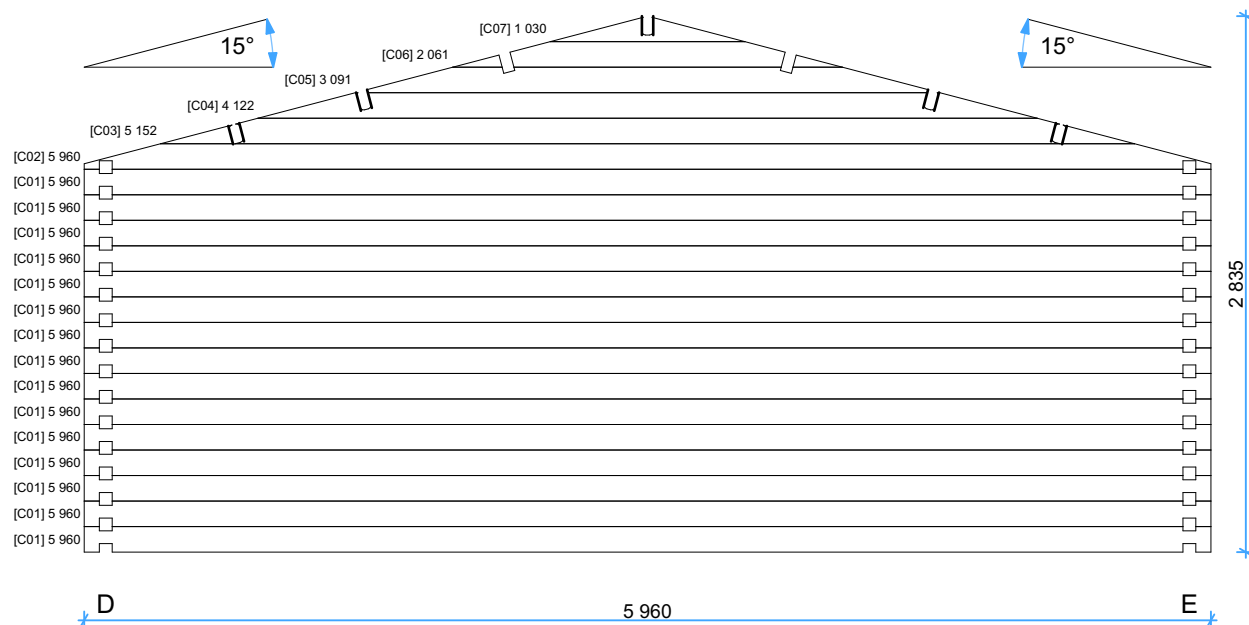

68 Savona 6x6

travetti sotto pavimento

1:40

Thickness:	Project name:	Project ID:	Year:	Page:
68	Savona 6x6		2023	2

planimetria

1:40

Thickness:	Project name:	Project ID:	Year:	Page:
68	Savona 6x6		2023	3

Thickness:	Project name:	Project ID:	Year:	Page:
68	Savona 6x6		2023	4

Tavole tetto 19mm

1:40

Thickness:	Project name:	Project ID:	Year:	Page:
68	Savona 6x6		2023	5

Thickness:	Project name:	Project ID:	Year:	Page:
68	Savona 6x6		2023	6

Parete A

1:40

Parete B

1:40

Parete C

1:40

Thickness:	Project name:	Project ID:	Year:	Page:
68	Savona 6x6		2023	7

Parete D

1:40

Parete E

1:40

Thickness:	Project name:	Project ID:	Year:	Page:
68	Savona 6x6		2023	8

68mm Linus 6x6 Windows and doors list

Type-quality	Barcode	Wall Thickness	W x H Size	Orientation	Glazing	Quantity	3D Axonometry
Door - Premium	PP198160-2	68	1 600×1 980	R	50% glass, double glazed	1	
Window - Premium	PP92130	68	1 300×920		Double glazed	2	