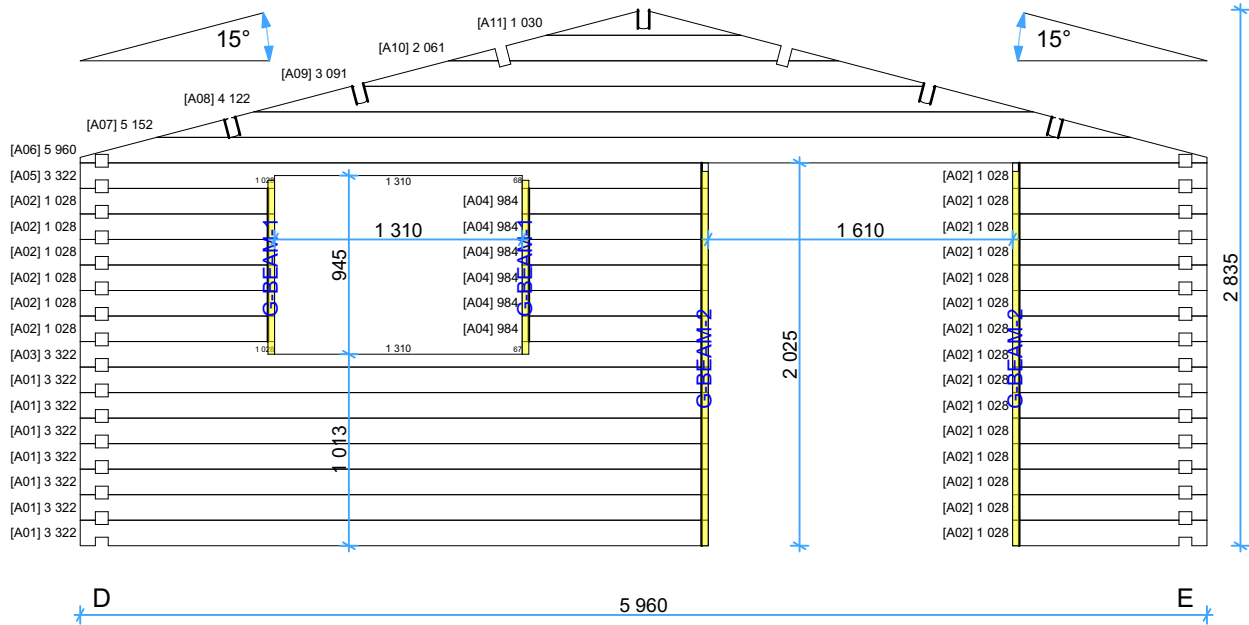

68 Savona 6x6

travetti sotto pavimento

1:40

Thickness:	Project name:	Project ID:	Year:	Page:
68	Savona 6x6		2023	2

planimetria

1:40

Thickness:	Project name:	Project ID:	Year:	Page:
68	Savona 6x6		2023	3

Thickness:	Project name:	Project ID:	Year:	Page:
68	Savona 6x6		2023	4

Tavole tetto 19mm

1:40

Thickness:	Project name:	Project ID:	Year:	Page:
68	Savona 6x6		2023	5

Thickness:	Project name:	Project ID:	Year:	Page:
68	Savona 6x6		2023	6

Parete A

1:40

Parete B

1:40

Parete C

1:40

Thickness:	Project name:	Project ID:	Year:	Page:
68	Savona 6x6		2023	7

Parete D

1:40

Parete E

1:40

Thickness:	Project name:	Project ID:	Year:	Page:
68	Savona 6x6		2023	8

68mm Linus 6x6 Windows and doors list

Type-quality	Barcode	Wall Thickness	W x H Size	Orientation	Glazing	Quantity	3D Axonometry
Door - Premium	PP198160-2	68	1 600×1 980	R	50% glass, double glazed	1	
Window - Premium	PP92130	68	1 300×920		Double glazed	2	