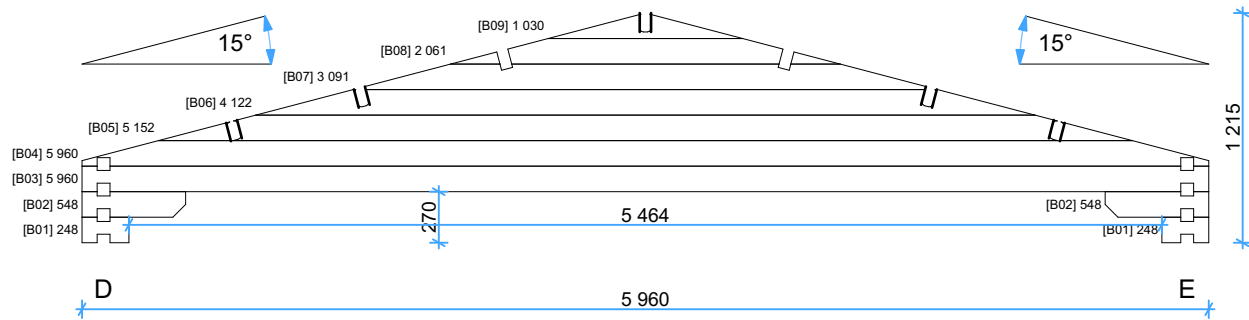

68 Savona 6x6

travetti sotto pavimento

1:40

Thickness:	Project name:	Project ID:	Year:	Page:
68	Savona 6x6		2023	2

planimetria

1:40

Thickness:	Project name:	Project ID:	Year:	Page:
68	Savona 6x6		2023	3

Thickness:	Project name:	Project ID:	Year:	Page:
68	Savona 6x6		2023	4

Tavole tetto 19mm

1:40

Thickness:	Project name:	Project ID:	Year:	Page:
68	Savona 6x6		2023	5

Thickness:	Project name:	Project ID:	Year:	Page:
68	Savona 6x6		2023	6

Parete A

1:40

Parete B

1:40

Parete C

1:40

Thickness:	Project name:	Project ID:	Year:	Page:
68	Savona 6x6		2023	7

Parete D

1:40

Parete E

1:40

Thickness:	Project name:	Project ID:	Year:	Page:
68	Savona 6x6		2023	8

68mm Linus 6x6 Windows and doors list

Type-quality	Barcode	Wall Thickness	W x H Size	Orientation	Glazing	Quantity	3D Axonometry
Door - Premium	PP198160-2	68	1 600×1 980	R	50% glass, double glazed	1	
Window - Premium	PP92130	68	1 300×920		Double glazed	2	