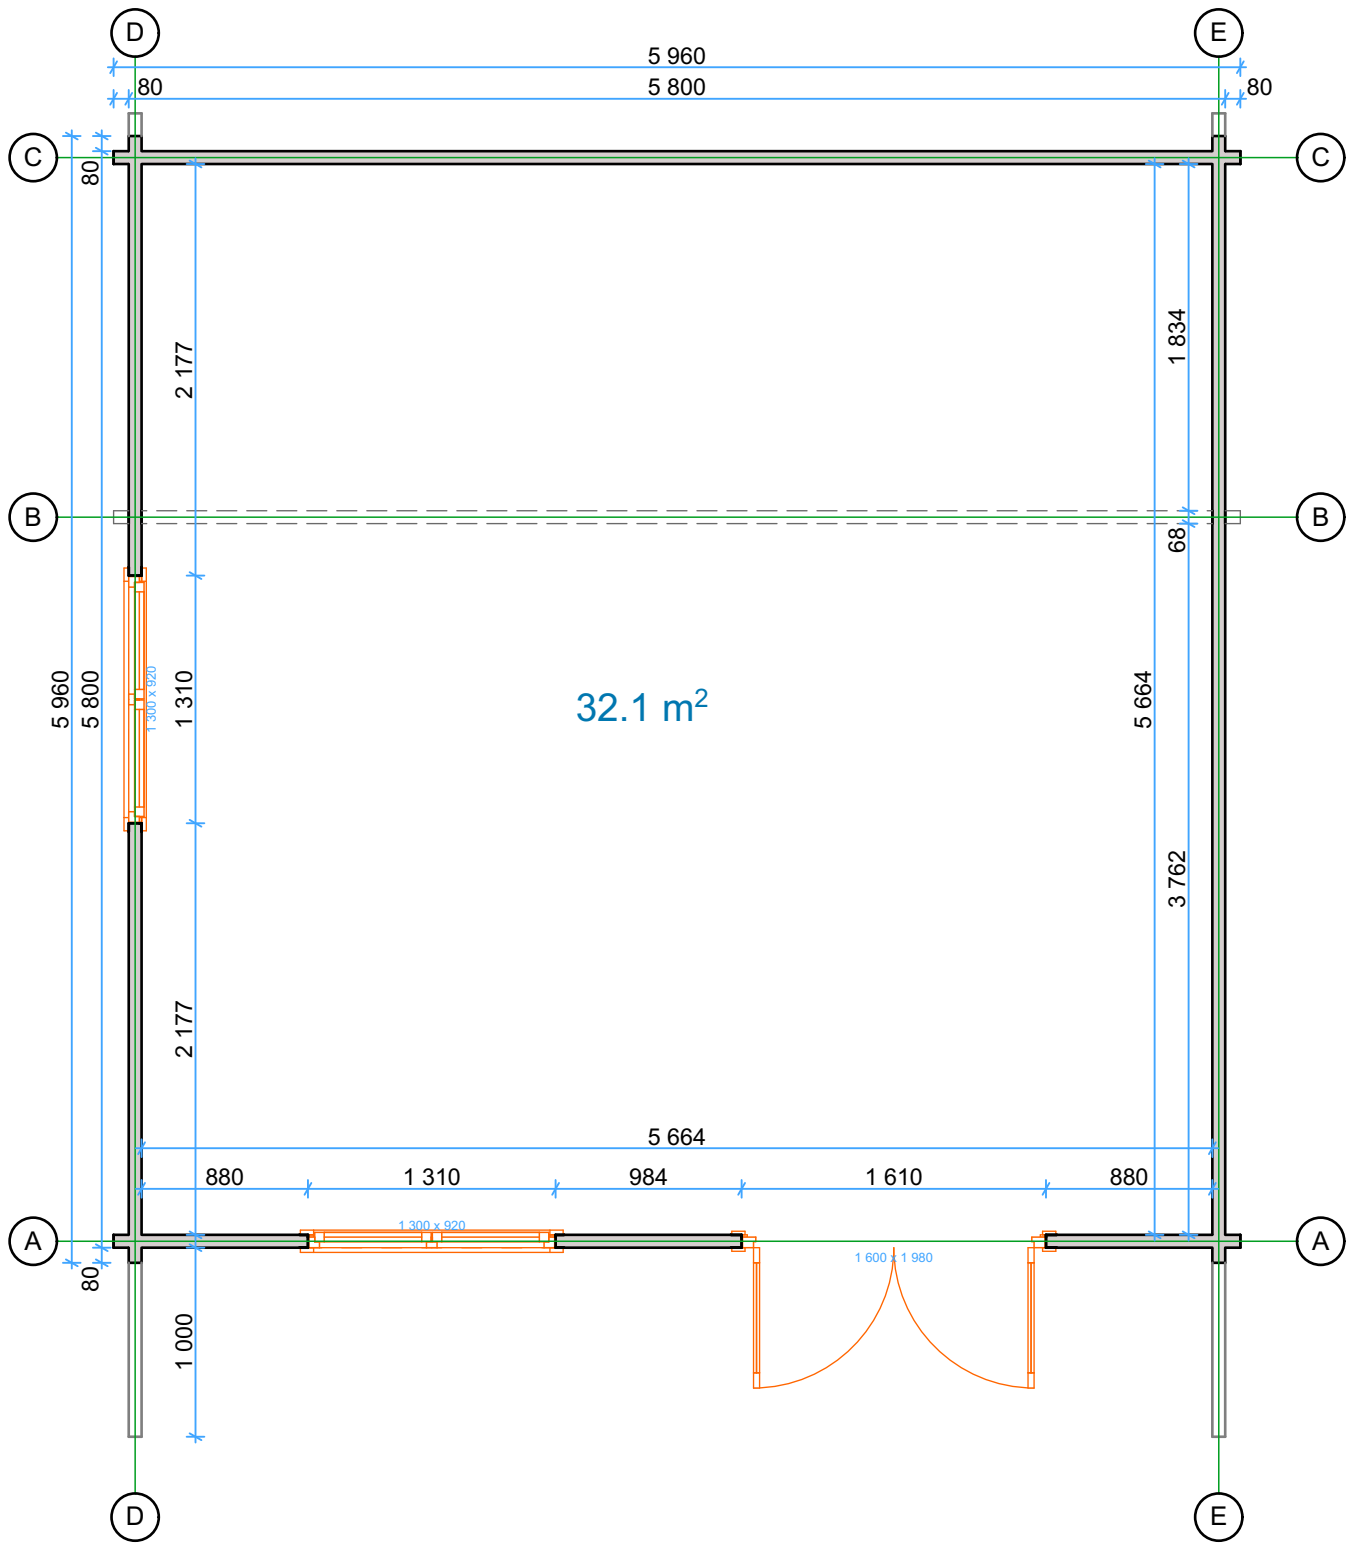

68 Savona 6x6

travetti sotto pavimento

1:40

Thickness:	Project name:	Project ID:	Year:	Page:
68	Savona 6x6		2023	2

planimetria

1:40

Thickness:	Project name:	Project ID:	Year:	Page:
68	Savona 6x6		2023	3

Thickness:	Project name:	Project ID:	Year:	Page:
68	Savona 6x6		2023	4

Tavole tetto 19mm

1:40

Thickness:	Project name:	Project ID:	Year:	Page:
68	Savona 6x6		2023	5

Thickness:	Project name:	Project ID:	Year:	Page:
68	Savona 6x6		2023	6

Parete A

1:40

Parete B

1:40

Parete C

1:40

Thickness:	Project name:	Project ID:	Year:	Page:
68	Savona 6x6		2023	7

Parete D

1:40

Parete E

1:40

Thickness:	Project name:	Project ID:	Year:	Page:
68	Savona 6x6		2023	8

68mm Linus 6x6 Windows and doors list

Type-quality	Barcode	Wall Thickness	W x H Size	Orientation	Glazing	Quantity	3D Axonometry
Door - Premium	PP198160-2	68	1 600×1 980	R	50% glass, double glazed	1	
Window - Premium	PP92130	68	1 300×920		Double glazed	2	