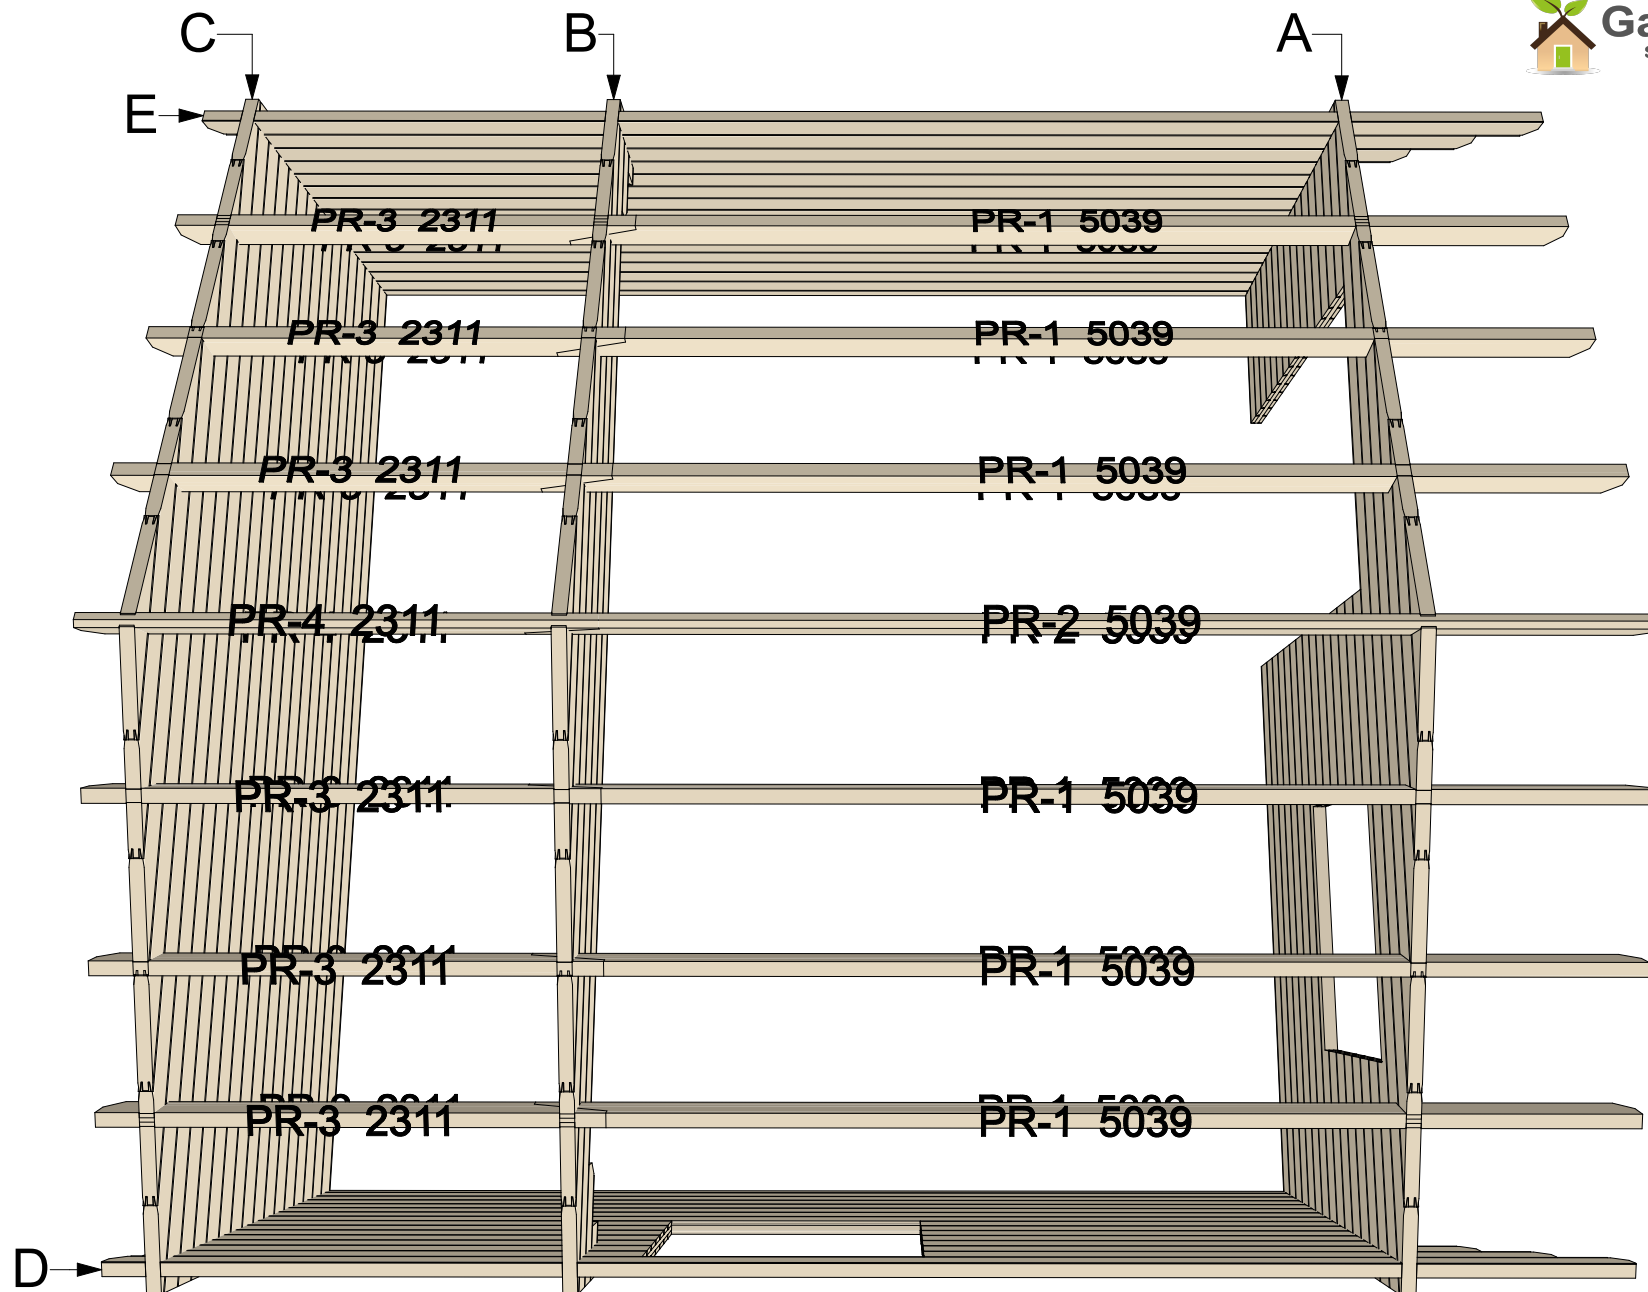

68 Savona 6x6

travetti sotto pavimento

1:40

Thickness:	Project name:	Project ID:	Year:	Page:
68	Savona 6x6		2023	2

planimetria

1:40

Thickness:	Project name:	Project ID:	Year:	Page:
68	Savona 6x6		2023	3

Thickness:	Project name:	Project ID:	Year:	Page:
68	Savona 6x6		2023	4

Tavole tetto 19mm

1:40

Thickness:	Project name:	Project ID:	Year:	Page:
68	Savona 6x6		2023	5

Thickness:	Project name:	Project ID:	Year:	Page:
68	Savona 6x6		2023	6

Parete A

1:40

Parete B

1:40

Parete C

1:40

Thickness:	Project name:	Project ID:	Year:	Page:
68	Savona 6x6		2023	7

Parete D

1:40

Parete E

1:40

Thickness:	Project name:	Project ID:	Year:	Page:
68	Savona 6x6		2023	8

68mm Linus 6x6 Windows and doors list

Type-quality	Barcode	Wall Thickness	W x H Size	Orientation	Glazing	Quantity	3D Axonometry
Door - Premium	PP198160-2	68	1 600×1 980	R	50% glass, double glazed	1	
Window - Premium	PP92130	68	1 300×920		Double glazed	2	