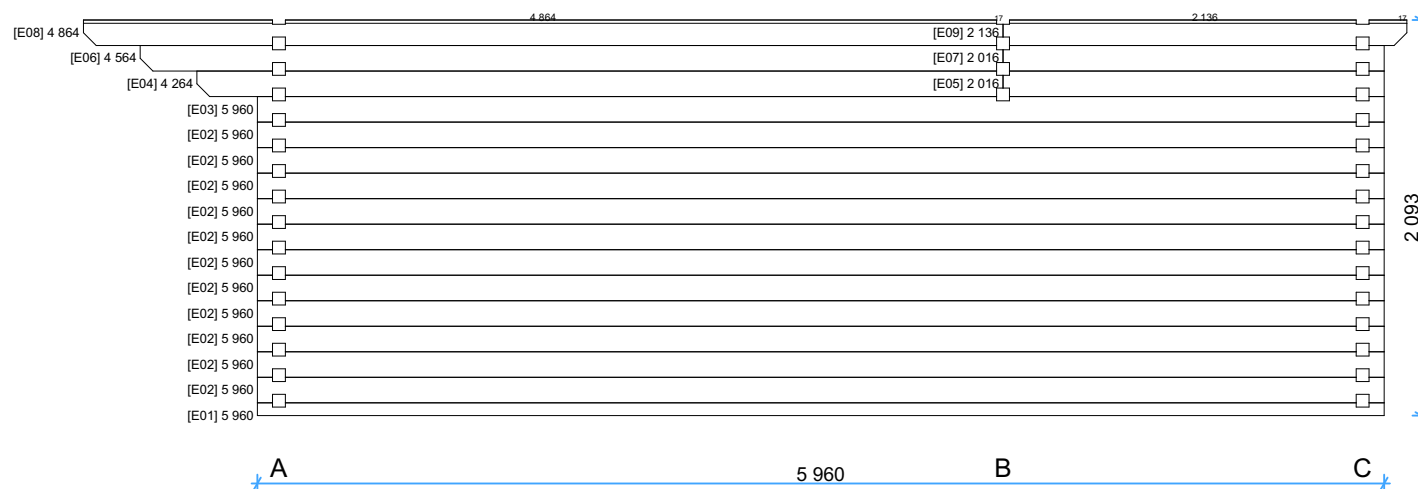

Parete C

1:40

Thickness:	Project name:	Project ID:	Year:	Page:
68	Savona 6x6		2023	7

Parete D

1:40

Parete E

1:40

Thickness:	Project name:	Project ID:	Year:	Page:
68	Savona 6x6		2023	8

68mm Linus 6x6 Windows and doors list

Type-quality	Barcode	Wall Thickness	W x H Size	Orientation	Glazing	Quantity	3D Axonometry
Door - Premium	PP198160-2	68	1 600×1 980	R	50% glass, double glazed	1	
Window - Premium	PP92130	68	1 300×920		Double glazed	2	