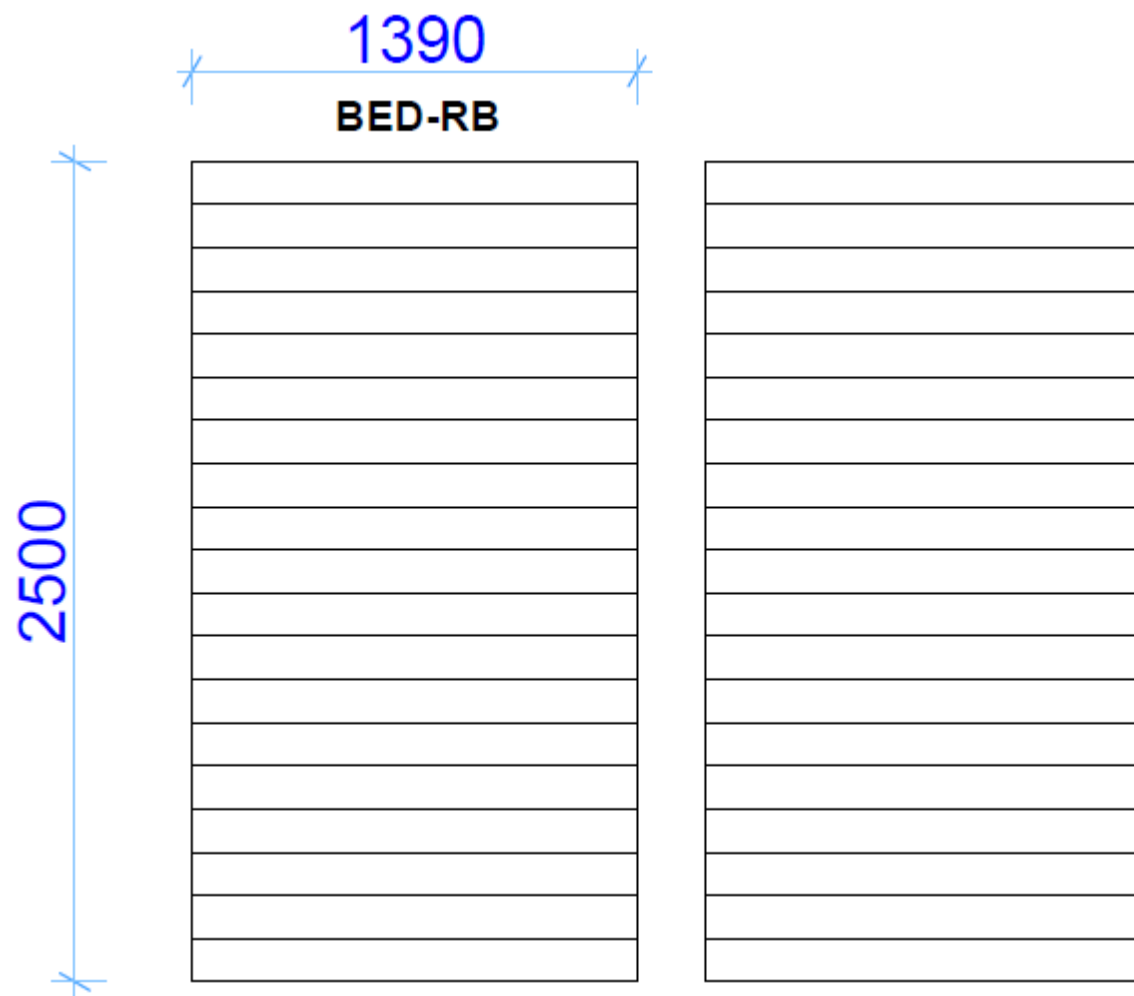

GardenDeco
casette in legno

Bedford
2.2 x 2.2

Wall Positions

Wall A

Wall B

Floor bearers

Floor boards

Roof boards