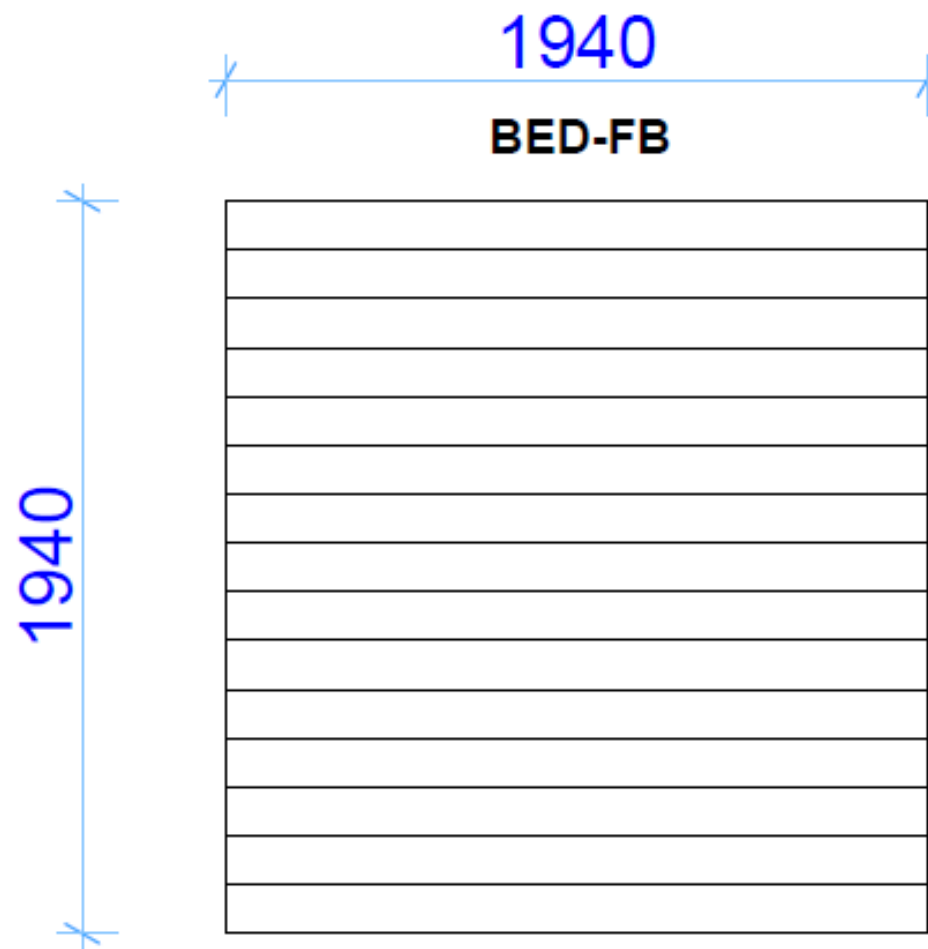

GardenDeco
casette in legno

Bedford
2.2 x 2.2

Wall Positions

Wall A

Wall B

Floor bearers

Floor boards

Roof boards