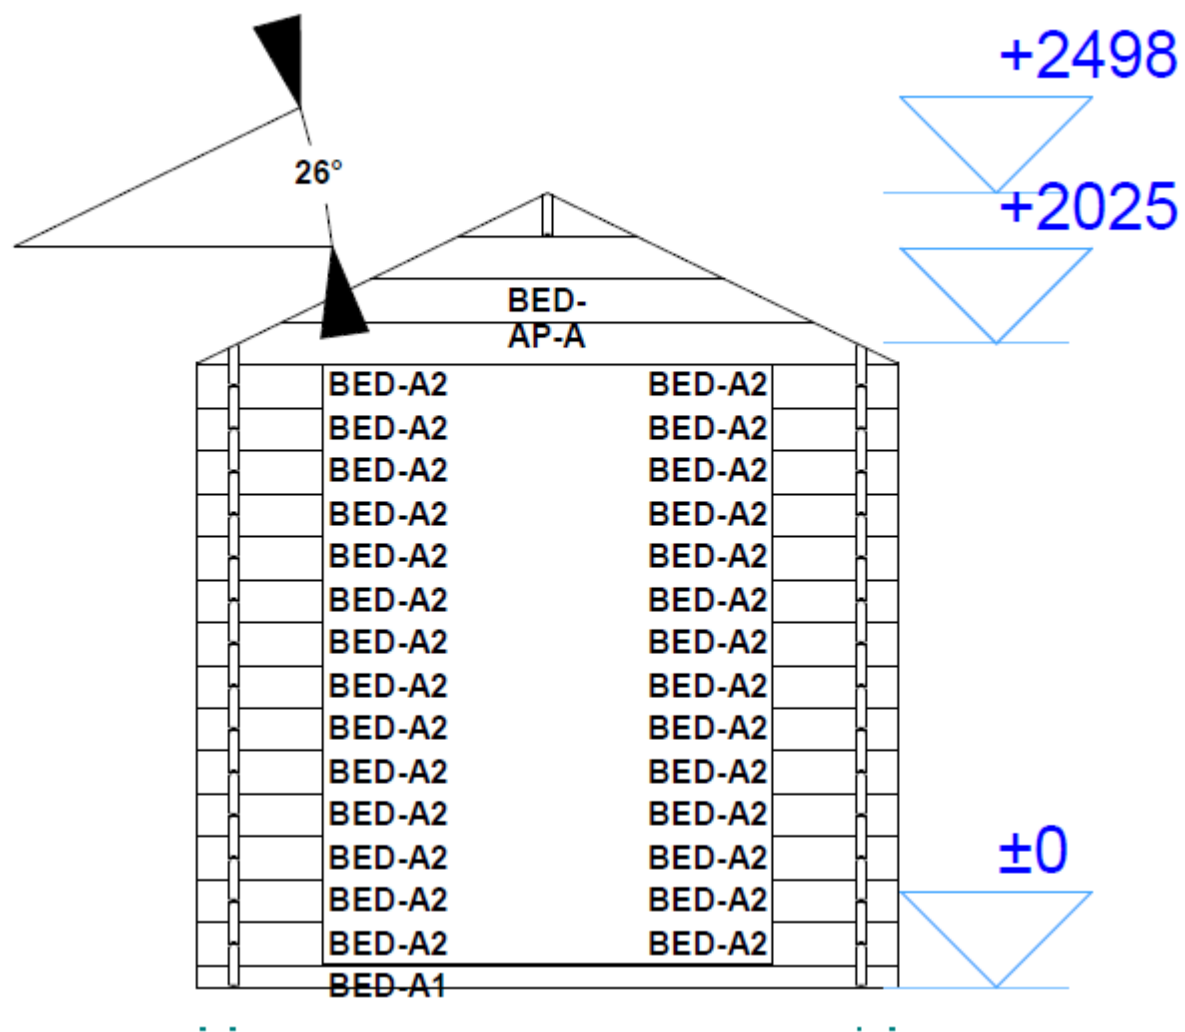

GardenDeco
casette in legno

Bedford
2.2 x 2.2

Wall Positions

Wall A

Wall B

Floor bearers

Floor boards

Roof boards