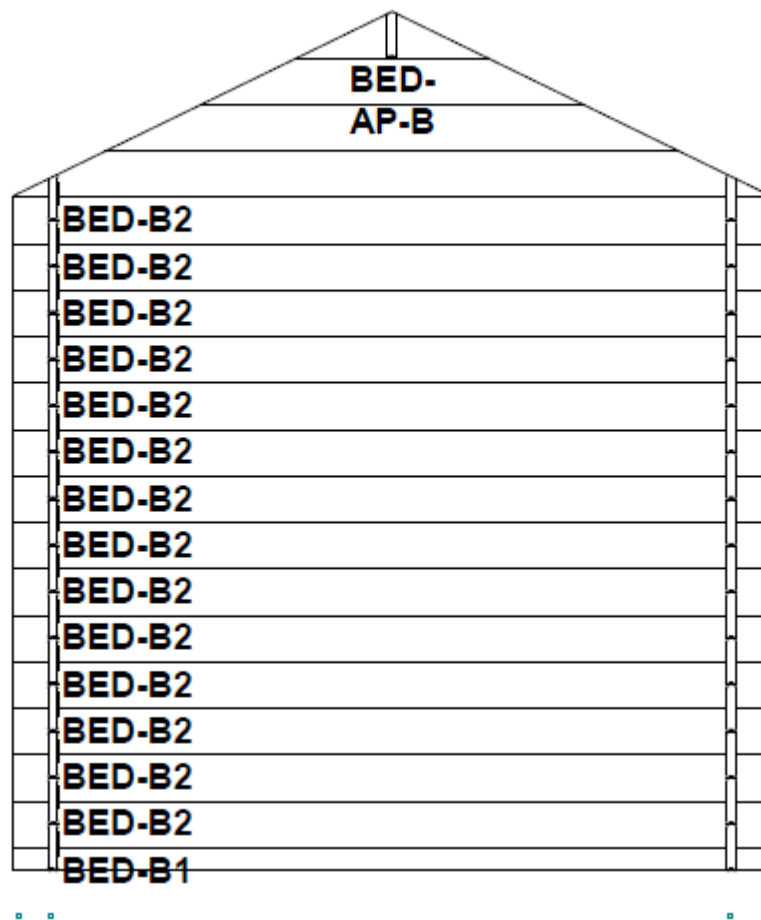

GardenDeco
casette in legno

Bedford
2.2 x 2.2

Wall Positions

Wall A

Wall B

Floor bearers

Floor boards

Roof boards