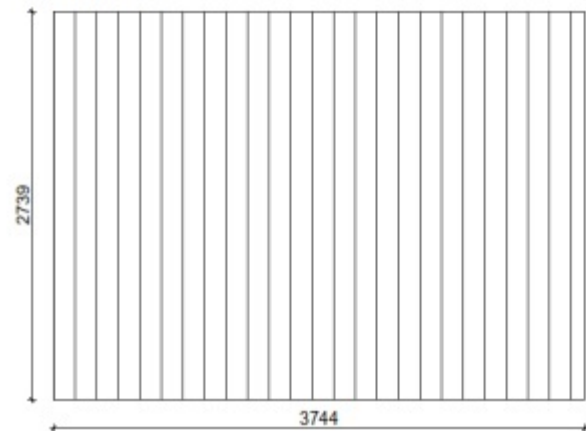

Floor boards