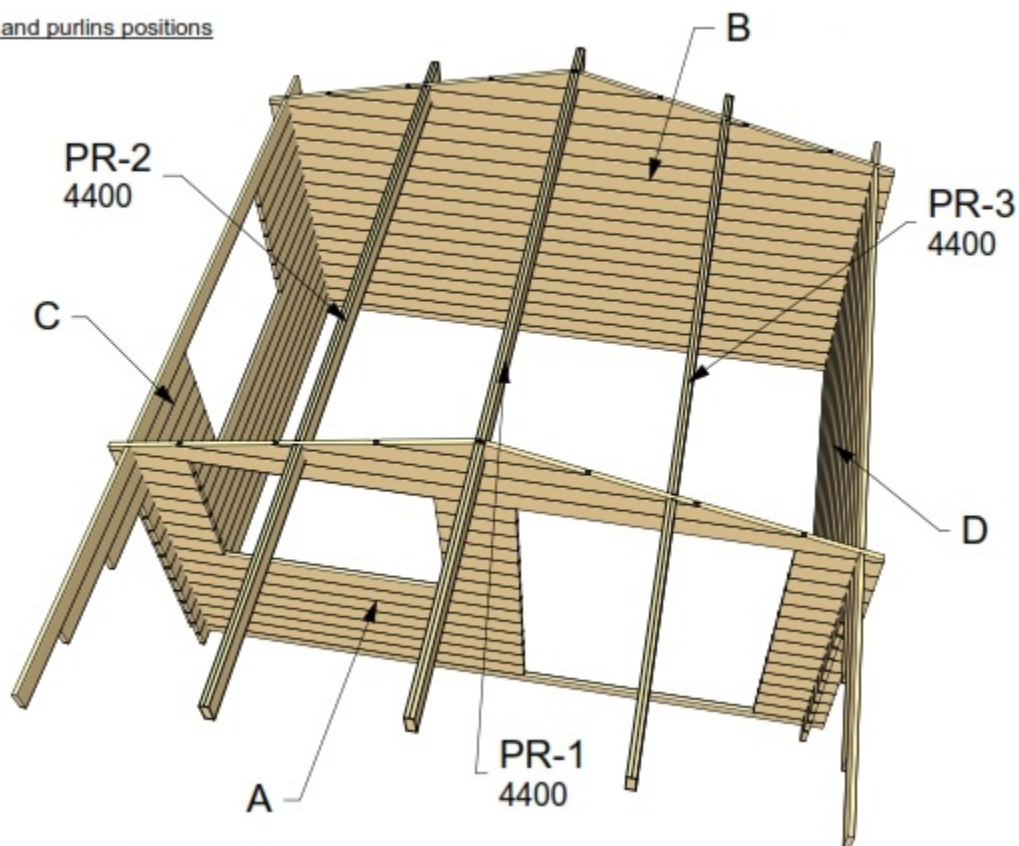

GardenDeco
casette in legno

28mm Bologna 4x3

Wall and purlins positions

Roof boards

GardenDeco

casette in legno

Floor plan

Floor bearers

Floor boards

Wall A

GardenDeco
cassette in legno

Wall C

Wall B

Wall D