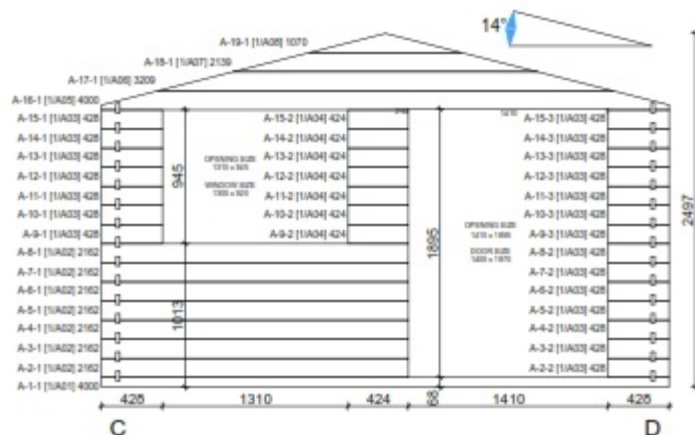

Wall A

GardenDeco
cassette in legno

Wall C

Wall B

Wall D