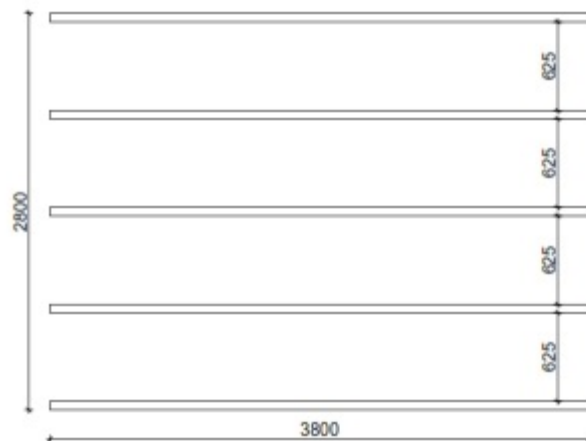

GardenDeco
casette in legno

28mm Bologna 4x3

Wall and purlins positions

Roof boards

GardenDeco

casette in legno

Floor plan

Floor bearers