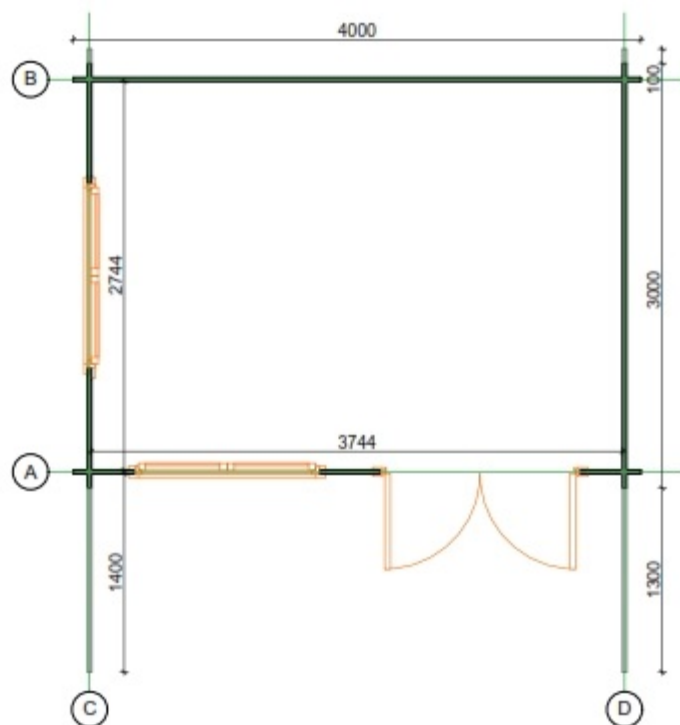

GardenDeco
casette in legno

28mm Bologna 4x3

Wall and purlins positions

Roof boards

GardenDeco

casette in legno

Floor plan

Floor bearers