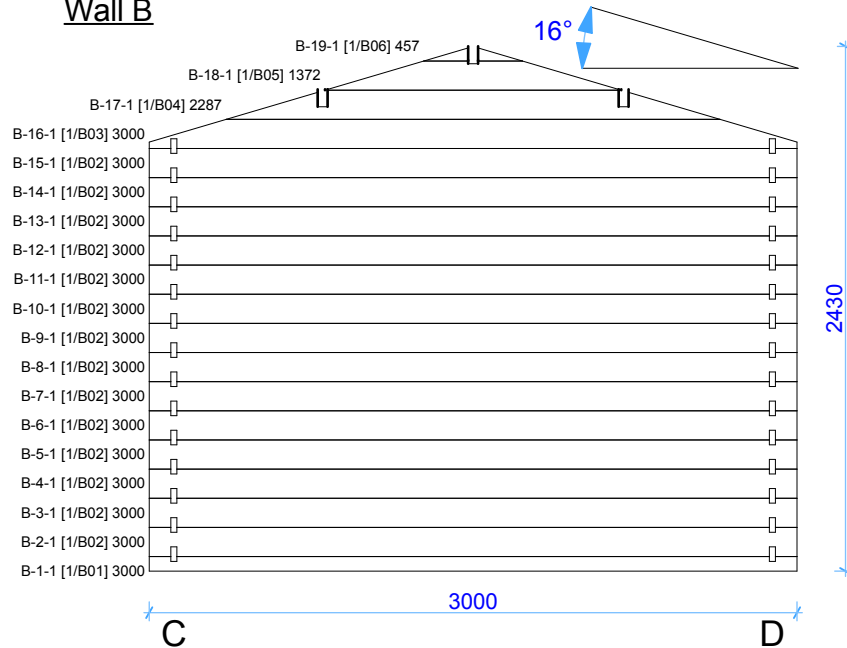

28mm Olympian bronze

Walls and purlins positions

Floor bearers

Floor plan

Wall A

Wall C

Wall B

Wall D