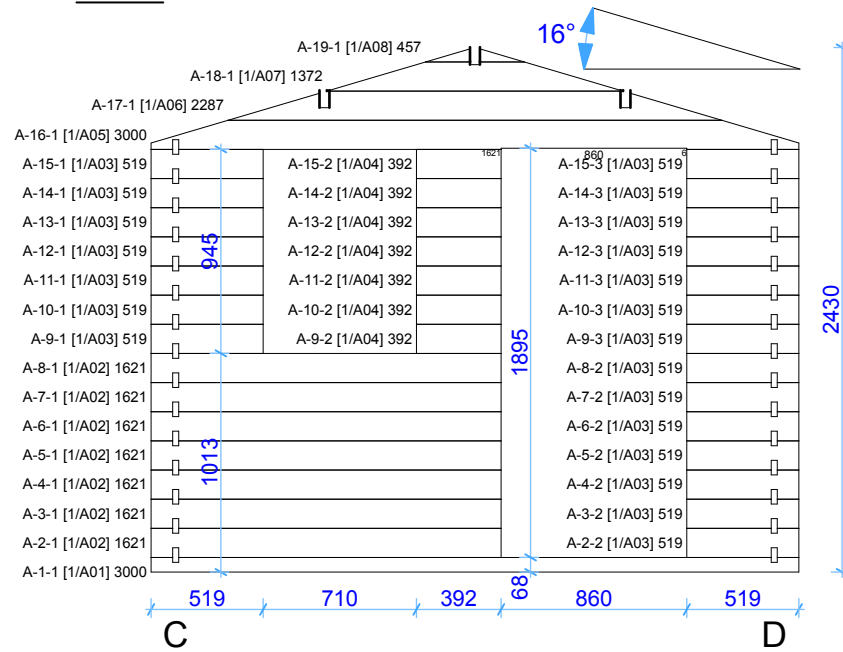

28mm Olympian bronze

Walls and purlins positions

Floor bearers

Floor plan

Wall A

Wall C

Wall B

Wall D