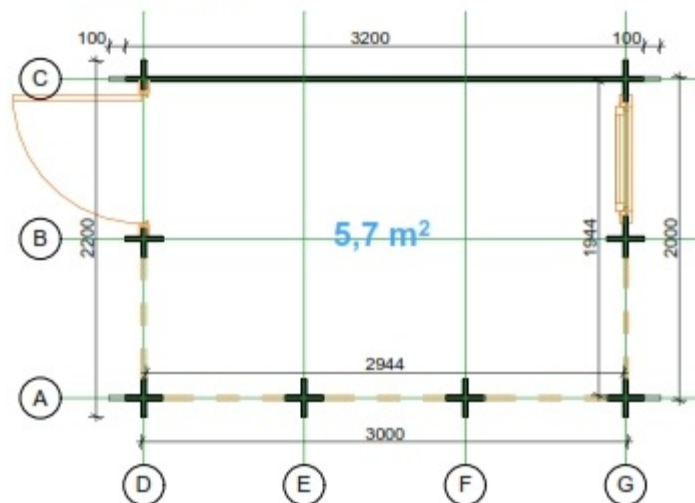

28mm Kiosk bora bora

Floor plan

Floor bearers

Floor boards

GardenDeco
casette in legno

Roof boards

Wall A

Wall C

Wall B

Wall D

Wall E

A

Wall F

A

Wall and purlins positions

Wall G