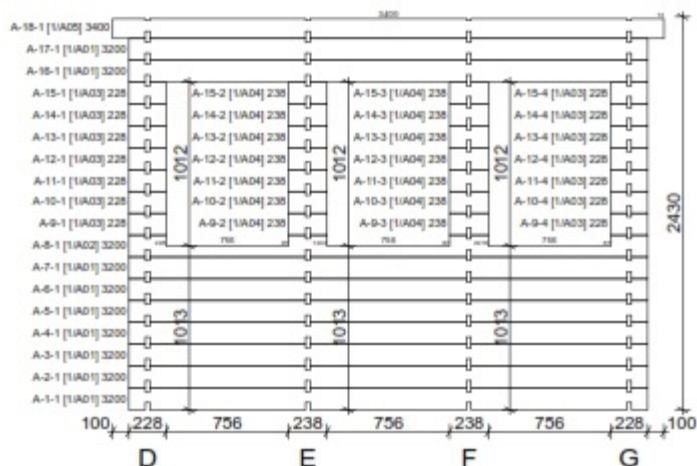

28mm Kiosk bora bora

Floor plan

Floor bearers

Floor boards

GardenDeco
casette in legno

Roof boards

Wall A

Wall C

Wall B

Wall D

Wall E

A

Wall F

A

Wall and purlins positions

Wall G