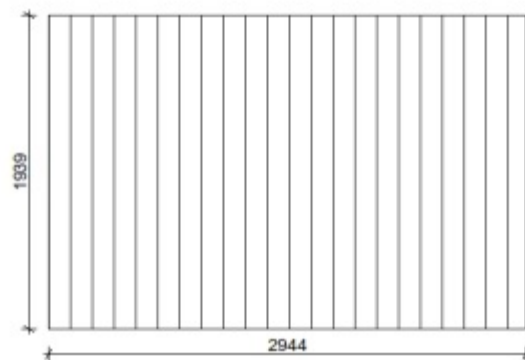

28mm Kiosk bora bora

Floor plan

Floor bearers

Floor boards

GardenDeco
casette in legno

Roof boards

Wall A

Wall C