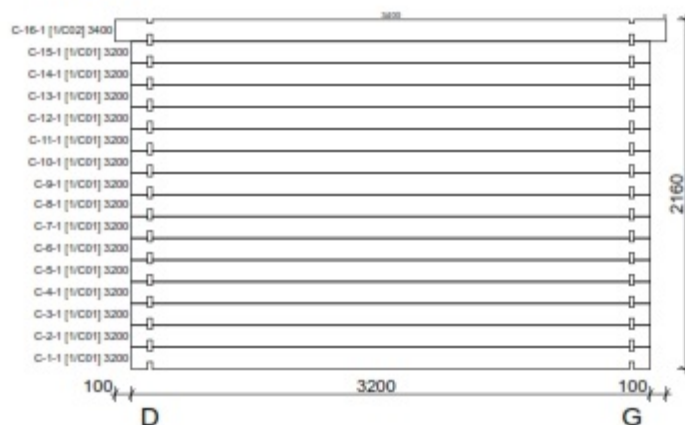

28mm Kiosk bora bora

Floor plan

Floor bearers

Floor boards

GardenDeco
casette in legno

Roof boards

Wall A

Wall C