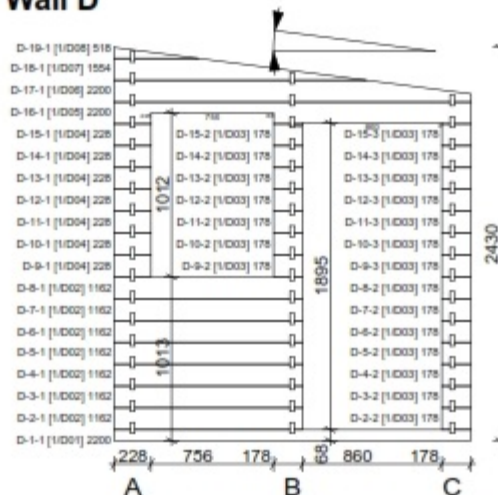

28mm Kiosk bora bora

Floor plan

Floor bearers

Floor boards

GardenDeco
casette in legno

Roof boards

Wall A

Wall C

Wall B

Wall D

Wall E

A

Wall F

A

Wall and purlins positions

Wall G